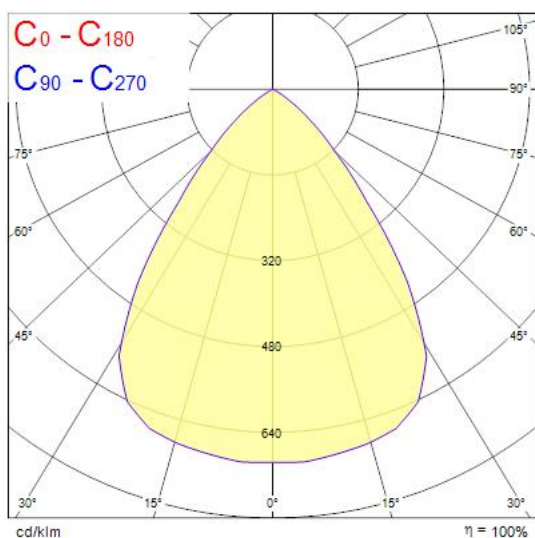

Concord

Solstice 200 1800lm LUMI 930 DALI 2070160

IP rating	IP40/20
IK rating	IK02
Product EAN number	5025768701605
Warranty	5 years

Photometry