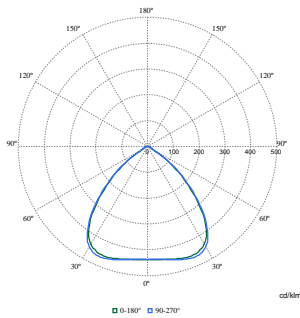

Fotometrische gegevens

Polar Normal (separate) - BY580PI - 910505102933