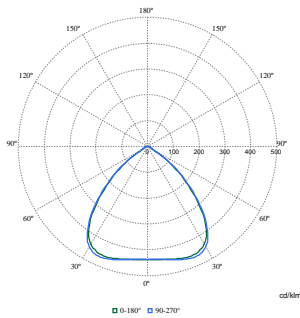

Fotometrische gegevens

Polar Normal (separate) - BY580PI - 910505102934