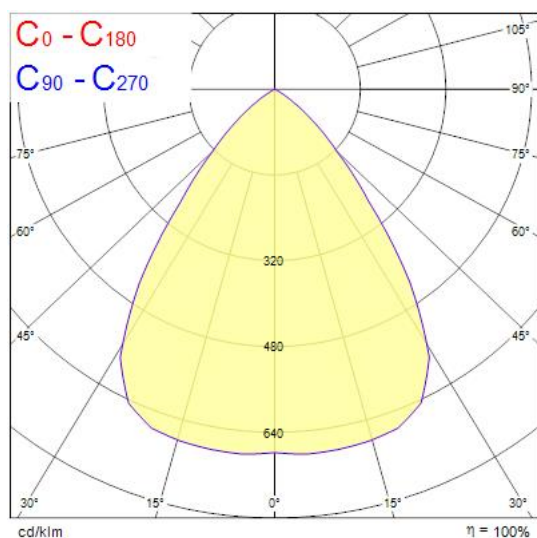

Concord

Solstice 200 2400lm 940 SSA
2070159

IP rating	IP40/20
IK rating	IK02
Product EAN number	5025768701599
Warranty	5 years

Photometry