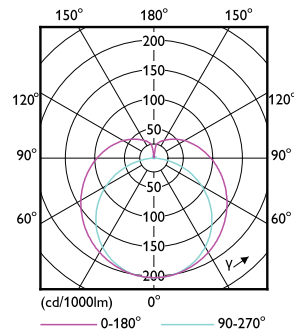

Light Distribution Diagram - CorePro LEDtube HF 1200mm HE 17.1W 830T5