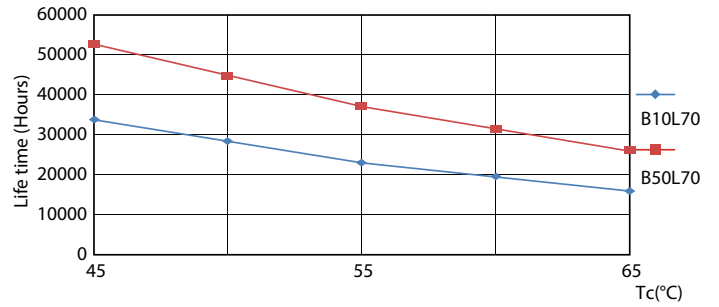

LifetimeVsTc

CorePro LEDtube InstantFit HF T5

Levensduur