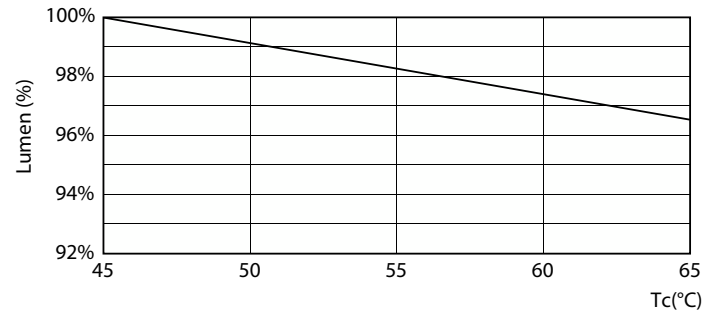

General uniform lighting - CorePro LEDtube HF 1200mm HE 17.1W 830T5

Light Distribution Diagram - CorePro LEDtube HF 1200mm HE 17.1W 830T5

Levensduur

Life Expectancy Diagram

Lumen Maintenance Diagram - CorePro LEDtube HF 1200mm HE 17.1W 830T5