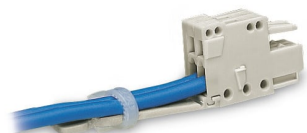

Application

Strain relief plate, for factory assembly
1-conductor female connector, 2.5 mm pin
spacing, light gray,
2-pole, with strain relief plate
(733-102/032-000)