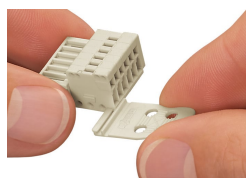

The arrangement of the attachments for cable ties allows single conductors or multi-core cables to be secured in different ways. The width of the cable ties must correspond to the hole dimensions of the strain relief plates shown above.

CAE data
ZUKEN Portal 734-428 ↓

Installation Notes

Installation

Strain relief plates for factory or in-the-field assembly

Application

Strain relief plate, for factory assembly
1-conductor female connector, 2.5 mm pin
spacing, light gray,
12-pole, with strain relief plate
733-112/034-000