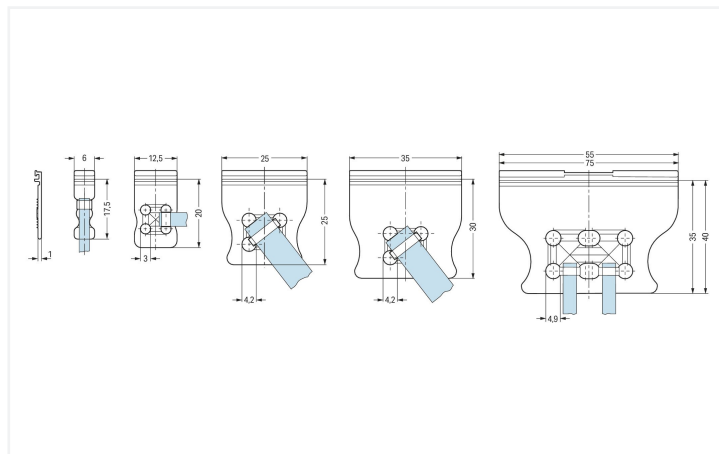

Data Sheet | Item Number: 734-428

Strain relief plate; for female and male connectors; 1 part; Pin spacing 3.81 mm; orange

<https://www.wago.com/734-428>

Color: ■ orange

Similar to illustration

Dimensions in mm

The arrangement of the attachments for cable ties allows single conductors or multi-core cables to be secured in different ways. The width of the cable ties must correspond to the hole dimensions of the strain relief plates shown above.

Physical data

Width	55 mm / 2.165 inches
Height	1.87 mm / 0.074 inches
Depth	37 mm / 1.457 inches

Mechanical data

Suitable	for standard male and female connectors (3.81 mm; 5.08 mm; 7.62 mm pin spacing)
----------	---

Application

Strain relief plate, for factory assembly
1-conductor female connector, 2.5 mm pin
spacing, light gray,
2-pole, with strain relief plate
(733-102/032-000)