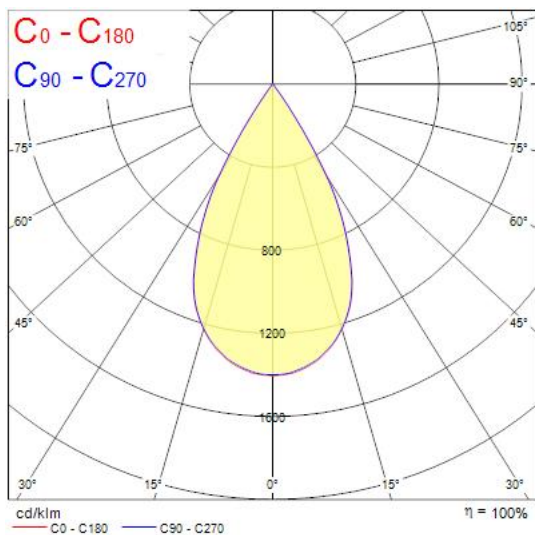

Concord

CONCORD BEACON 3000K SM WIDE DALI BLACK 2062557

Light colour	Warm White
CRI (Ra)	97
Colour Variation Initial (SDCM)	2
Beam Angle (°)	55
Photobiological Risk Group	RG1
Total power consumption (W)	18
Electrical protection	Class II
Control gear type	LED driver constant current
Dimmable	Yes
Minimum dimming level (%)	1
Housing colour	RAL 9005 - Jet black
IP rating	IP20
IK rating	IK02
Product EAN number	5025768625574
Warranty	5 years
Dimming method	DALI
Useful luminous flux (#use)	1475

Photometry