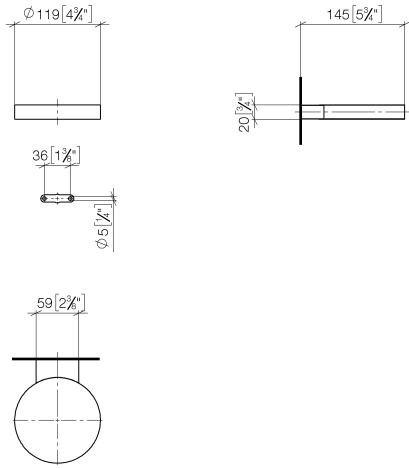

83 410 979 Product version from 10/1/2023

- width 120mm
- height 20 mm
- 145mm projection

	Chrome	83 410 979-00
	Brushed Platinum	83 410 979-06
	Platinum	83 410 979-08
	Durabress (23kt Gold)	83 410 979-09
	Dark Chrome	83 410 979-19
	Light Gold (PVD)	83 410 979-26
	Brushed Light Gold (PVD)	83 410 979-27
	Brushed Durabress (23kt Gold)	83 410 979-28
	Matte Black	83 410 979-33
	Brushed Gold (PVD)	83 410 979-37
	Brushed Dark Brass (PVD)	83 410 979-39
	Brushed Bronze (PVD)	83 410 979-42
	Brushed Dark Bronze (PVD)	83 410 979-43
	Brushed Champagne (22kt Gold)	83 410 979-46
	Champagne (22kt Gold)	83 410 979-47
	Brushed Chrome	83 410 979-93
	Brushed Dark Platinum	83 410 979-99

83 410 979 Product version from 10/1/2023

mm [inches]

83 410 979 Product version from 10/1/2023

Parts for other finishes can be found here: Brushed Platinum

## Spare parts list

No.	Item Number	Name	Quantity used	Delivery time
1	08 17 97 570-00	Soap dish Ø 120 x 20 mm - Chrome	1.00	20
3	08 17 30 502-00	Holder for soap dish 60 x 34 x 20 mm - Chrome	1.00	20
6	09 17 20 030 90	Mounting Wall bracket 46 x 22 x 12 mm -	1.00	14
5	05 30 31 025 00 90	Mounting Bolt Round head 4,5 x 60 mm -	1.00	14
2	09 31 11 002 90	Mounting Threaded pin with hexagon socket M8 x 10 mm -	1.00	14
4	09 30 30 080 90	Mounting Cylinder head screw with hexagon socket Low profile M4 x 12 mm -	2.00	14