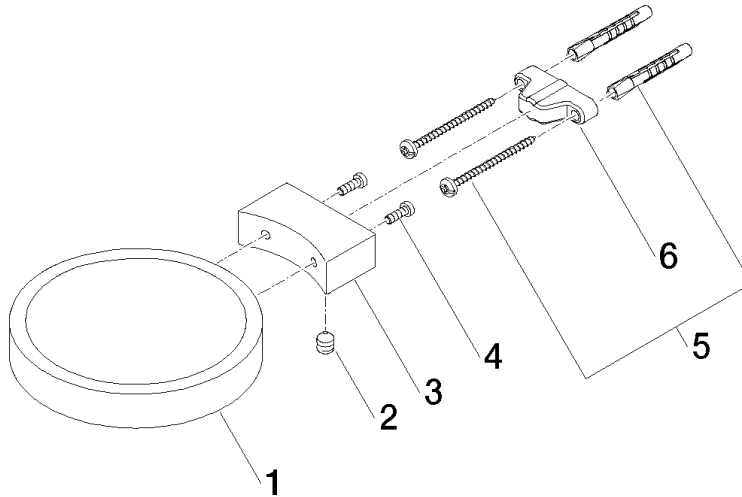

83 410 979 Product version from 10/1/2023

- width 120mm
- height 20 mm
- 145mm projection

	Chrome	83 410 979-00
	Brushed Platinum	83 410 979-06
	Platinum	83 410 979-08
	Durabress (23kt Gold)	83 410 979-09
	Dark Chrome	83 410 979-19
	Light Gold (PVD)	83 410 979-26
	Brushed Light Gold (PVD)	83 410 979-27
	Brushed Durabress (23kt Gold)	83 410 979-28
	Matte Black	83 410 979-33
	Brushed Gold (PVD)	83 410 979-37
	Brushed Dark Brass (PVD)	83 410 979-39
	Brushed Bronze (PVD)	83 410 979-42
	Brushed Dark Bronze (PVD)	83 410 979-43
	Brushed Champagne (22kt Gold)	83 410 979-46
	Champagne (22kt Gold)	83 410 979-47
	Brushed Chrome	83 410 979-93
	Brushed Dark Platinum	83 410 979-99

83 410 979 Product version from 10/1/2023

mm [inches]

83 410 979 Product version from 10/1/2023

Parts for other finishes can be found here: Brushed Platinum

## Spare parts list

No.	Item Number	Name	Quantity used	Delivery time
1	08 17 97 570-00	Soap dish Ø 120 x 20 mm - Chrome	1.00	20
3	08 17 30 502-00	Holder for soap dish 60 x 34 x 20 mm - Chrome	1.00	20
6	09 17 20 030 90	Mounting Wall bracket 46 x 22 x 12 mm -	1.00	14
5	05 30 31 025 00 90	Mounting Bolt Round head 4,5 x 60 mm -	1.00	14
2	09 31 11 002 90	Mounting Threaded pin with hexagon socket M8 x 10 mm -	1.00	14
4	09 30 30 080 90	Mounting Cylinder head screw with hexagon socket Low profile M4 x 12 mm -	2.00	14