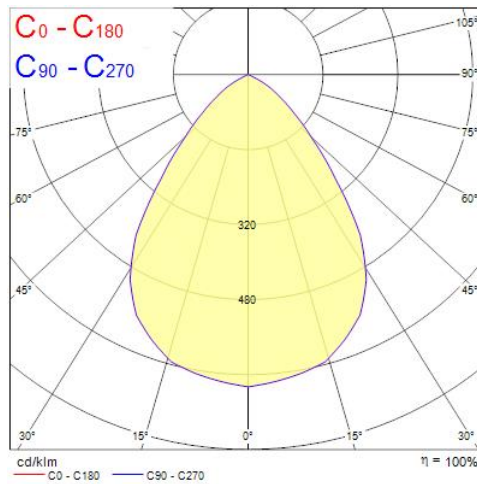

Insaver Slim 225 IP54 4950lm 840 0030311

Control gear type	LED driver constant current
Dimmable	No
LED Flickering Rate	Ultra low (5% or less)
Housing colour	RAL9003
IP rating	IP44/20
IK rating	IK07
Product EAN number	5410288303116
Warranty	5 years
Dimming method	N/A

Photometry

Distance [m]	Cone diameter [m]	$E(0^\circ)$	$E(C0)$	$E(C90)$
0.5	0.59	17388	30.6°	6596
1.0	1.18	4347	30.6°	1329
1.5	1.77	1902	30.6°	617
2.0	2.37	1037	30.6°	347
2.5	2.96	696	30.6°	222
3.0	3.55	493	30.6°	154

Distance [m] Cone diameter [m] Illuminance [lx]

— C0 - C180 (Half beam angle: 61.2°)