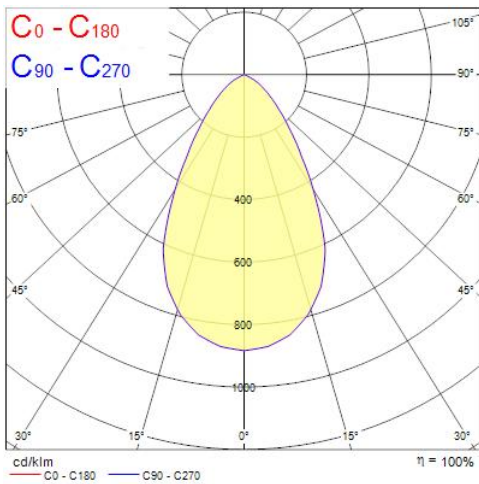

Insaver Slim 225 IP54 4950lm 840 0030311

Control gear type	LED driver constant current
Dimmable	No
LED Flickering Rate	Ultra low (5% or less)
Housing colour	RAL9003
IP rating	IP44/20
IK rating	IK07
Product EAN number	5410288303116
Warranty	5 years
Dimming method	N/A

Photometry

Distance [m]	Cone diameter [m]	$E(0^\circ)$	$E(C0)$	$E(C90)$
0.5	0.59	17388	30.6°	6596
1.0	1.18	4347	30.6°	1329
1.5	1.77	1902	30.6°	617
2.0	2.37	1037	30.6°	347
2.5	2.96	696	30.6°	222
3.0	3.55	493	30.6°	154

Distance [m] Cone diameter [m] Illuminance [lx]

— C0 - C180 (Half beam angle: 61.2°)