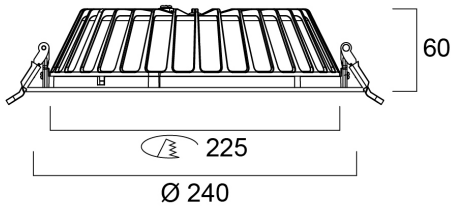

Photometry

Distance [m]	Cone diameter [m]	$E(0^\circ)$	$E(C0)$	$E(C90)$
0.5	0.59	17388	30.6°	6596
1.0	1.18	4347	30.6°	1329
1.5	1.77	1902	30.6°	617
2.0	2.37	1037	30.6°	347
2.5	2.96	696	30.6°	222
3.0	3.55	493	30.6°	154

Distance [m] Cone diameter [m] Illuminance [lx]

— C0 - C180 (Half beam angle: 61.2°)

Technical drawings

Data table

GENERAL DATA

Product name	Insaver Slim 225 IP54 4950lm 840
Technology	LED
Cap/Base	N/A
Housing	Aluminium
Mount	Ceiling recessed mounting
General application	Hospitality, Office, Retail
Operating temperature range (°C)	-10°C...+40°C
Performance ambient temperature Tq (°C)	40
ETIM Class	EC001744
E-number FI	4276925
Warranty	5 years

OPTICAL DATA

Fixture luminous flux (lm)	4950
Luminaire efficacy (lm/W)	124

Insaver Slim 225 IP54 4950lm 840 0030311

Correlated colour temperature (k)	4000
Light colour	Neutral White
CRI (Ra)	80
Colour Variation Initial (SDCM)	3
Beam Angle (°)	60
Beam Angle (°)	NA
Distribution type	Symmetric
Glare control	< 22
Photobiological Risk Group	RG1

Insaver Slim 225 IP54 4950lm 840 0030311

Packaging outer length / height (cm)	52.5
Packaging outer width (cm)	52.5
Packaging outer depth (cm)	27.5

SAFETY DATA

Glow Wire Test (°C)	850
Optimal operating condition (°C)	-10-40
Special purpose lamp	No
Dry applications use only	No
Suitable for household illumination	No