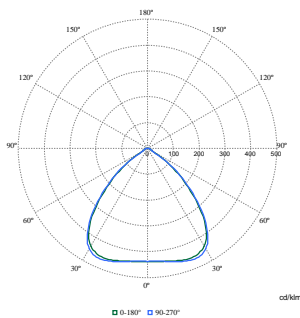

Fotometrische gegevens

Polar Normal (separate) - BY580PI - 910505104554