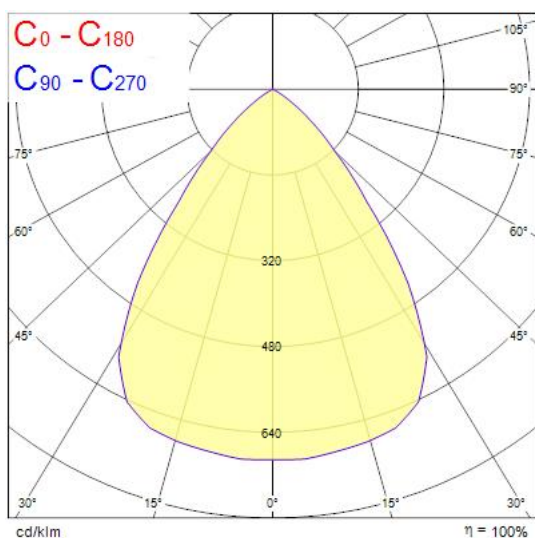

Concord

Solstice 200 2300lm 930 SSA
2070158

IP rating	IP40/20
IK rating	IK02
Product EAN number	5025768701582
Warranty	5 years

Photometry