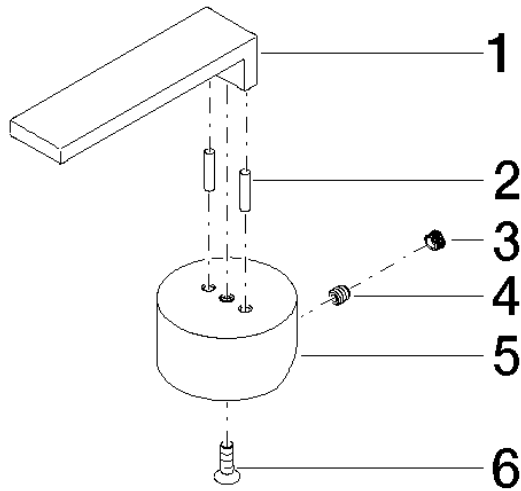

Handle Lever 30 x 40 x 95 mm - Champagne (22kt Gold)

SPARE PARTS

90 20 78 040 00 Product version from 3/6/2019

	Champagne (22kt Gold)	90 20 78 040 00-47
	Chrome	90 20 78 040 00-00
	Brushed Platinum	90 20 78 040 00-06
	Platinum	90 20 78 040 00-08
	Dark Chrome	90 20 78 040 00-19
	Brushed Durabronze (23kt Gold)	90 20 78 040 00-28
	Brushed Bronze (PVD)	90 20 78 040 00-42
	Brushed Champagne (22kt Gold)	90 20 78 040 00-46
	Brushed Dark Platinum	90 20 78 040 00-99

Handle Lever 30 x 40 x 95 mm - Champagne (22kt Gold)

SPARE PARTS

90 20 78 040 00 Product version from 3/6/2019

Handle Lever 30 x 40 x 95 mm - Champagne (22kt Gold)

SPARE PARTS

90 20 78 040 00 Product version from 3/6/2019

90 20 78 040 00 Product version from 3/6/2019

Parts for other finishes can be found here: [Chrome](#)

Spare parts list

No.	Item Number	Name	Quantity used	Delivery time
4	90 31 11 030 00 90	Mounting Threaded pin with hexagon socket with cup point M5 x 5 mm -	1.00	14
6	90 30 30 124 00 90	Mounting Countersunk screw with hexagon socket M4 x 10 mm -	1.00	14
1	09 20 78 010-47	Handle Lever 86 x 18 x 22,5 mm - Champagne (22kt Gold)	1.00	40
2	09 31 11 109 90	Straight pin Ø 6 x 14 mm -	2.00	14
3	90 31 20 109 00 90	Plug -	1.00	14
5	09 20 78 040-47	Handle Lever 43 x 23,5 x 43 mm - Champagne (22kt Gold)	1.00	40