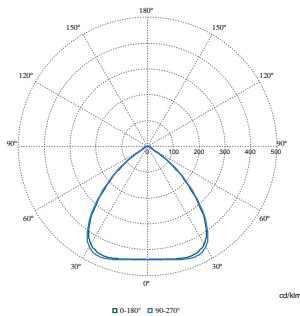

Fotometrische gegevens

Polar Normal (separate) - BY580PI - 910505104555