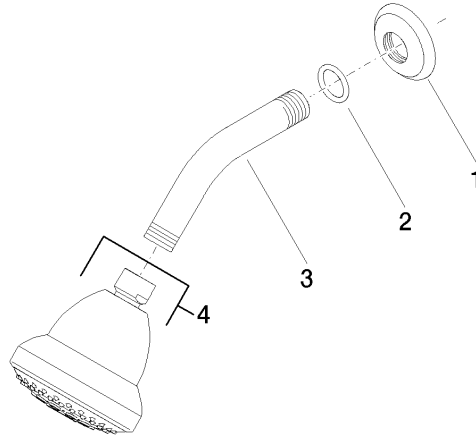

28 508 360 Product version from 4/1/2025

- spray head Ø 94mm
- Three settings: COMPACT RAIN, COMPACT SOFT FLOW, COMPACT AQUAPRESSURE FLOW, max. flow rate 9 l/min (at 3 bar)
- Function from: 7 l/min
- with anti-scale system

Technical data:

- 200-mm projection
- ball-joint pivotable through 30°
- rosette Ø 55 mm
- 1/2" connection

Notes:

	Platinum	28 508 360-08
	Chrome	28 508 360-00
	Brushed Platinum	28 508 360-06
	Durabrand (23kt Gold)	28 508 360-09
	Brushed Durabrand (23kt Gold)	28 508 360-28
	Brushed Gold (PVD)	28 508 360-37
	Brushed Dark Brass (PVD)	28 508 360-39
	Brushed Bronze (PVD)	28 508 360-42
	Brushed Dark Platinum	28 508 360-99

Recommended miscellaneous

Concealed wall elbow -

- min. recess depth 90 mm
- max. recess depth 163 mm

35 085 970 90

Recommended miscellaneous

Concealed wall elbow -

- min. recess depth 90 mm
- max. recess depth 163 mm

35 085 970 90

28 508 360 Product version from 4/1/2025

mm [inches]

Flow rate chart

Spare parts list

No.	Item Number	Name	Quantity used	Delivery time
4	04 12 11 120 00-08	Spray Overhead shower 93 x 113 x 100 mm - Platinum	1.00	-
Spare part can no longer be ordered, please order the replacement item				
3	09 11 03 011-08	Connection 140 x 65 x 21 mm - Platinum	1.00	54
2	90 14 10 026 00 90	O-Ring 20,5 x 3,5 mm -	1.00	14
1	09 27 35 003-08	Rosette Ø 55 x Ø 27 x 10 mm - Platinum	1.00	54