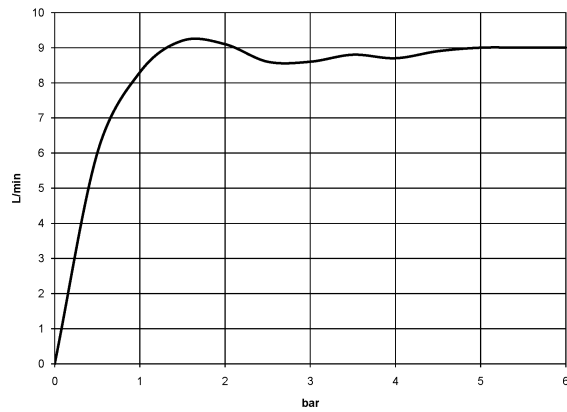

28 508 360 Product version from 4/1/2025

- spray head Ø 94mm
- Three settings: COMPACT RAIN, COMPACT SOFT FLOW, COMPACT AQUAPRESSURE FLOW, max. flow rate 9 l/min (at 3 bar)
- Function from: 7 l/min
- with anti-scale system

Technical data:

- 200-mm projection
- ball-joint pivotable through 30°
- rosette Ø 55 mm
- 1/2" connection

Notes:

	Platinum	28 508 360-08
	Chrome	28 508 360-00
	Brushed Platinum	28 508 360-06
	Durabrand (23kt Gold)	28 508 360-09
	Brushed Durabrand (23kt Gold)	28 508 360-28
	Brushed Gold (PVD)	28 508 360-37
	Brushed Dark Brass (PVD)	28 508 360-39
	Brushed Bronze (PVD)	28 508 360-42
	Brushed Dark Platinum	28 508 360-99

Recommended miscellaneous

Concealed wall elbow -

- min. recess depth 90 mm
- max. recess depth 163 mm

35 085 970 90

Recommended miscellaneous

Concealed wall elbow -

- min. recess depth 90 mm
- max. recess depth 163 mm

35 085 970 90

28 508 360 Product version from 4/1/2025

mm [inches]

Flow rate chart

Spare parts list

No.	Item Number	Name	Quantity used	Delivery time
4	04 12 11 120 00-08	Spray Overhead shower 93 x 113 x 100 mm - Platinum	1.00	-
Spare part can no longer be ordered, please order the replacement item				
3	09 11 03 011-08	Connection 140 x 65 x 21 mm - Platinum	1.00	54
2	90 14 10 026 00 90	O-Ring 20,5 x 3,5 mm -	1.00	14
1	09 27 35 003-08	Rosette Ø 55 x Ø 27 x 10 mm - Platinum	1.00	54