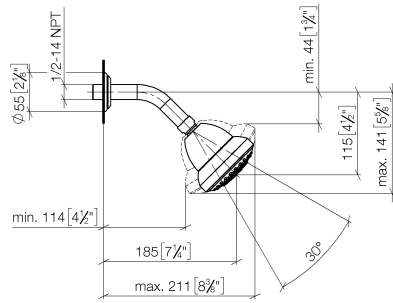

28 508 360 Product version from 4/1/2025

- spray head Ø 94mm
- Three settings: COMPACT RAIN, COMPACT SOFT FLOW, COMPACT AQUAPRESSURE FLOW, max. flow rate 9 l/min (at 3 bar)
- Function from: 7 l/min
- with anti-scale system

Technical data:

- 200-mm projection
- ball-joint pivotable through 30°
- rosette Ø 55 mm
- 1/2" connection

Notes:

	Platinum	28 508 360-08
	Chrome	28 508 360-00
	Brushed Platinum	28 508 360-06
	Durabrand (23kt Gold)	28 508 360-09
	Brushed Durabrand (23kt Gold)	28 508 360-28
	Brushed Gold (PVD)	28 508 360-37
	Brushed Dark Brass (PVD)	28 508 360-39
	Brushed Bronze (PVD)	28 508 360-42
	Brushed Dark Platinum	28 508 360-99

Recommended miscellaneous

Concealed wall elbow -

- min. recess depth 90 mm
- max. recess depth 163 mm

35 085 970 90

Recommended miscellaneous

Concealed wall elbow -

- min. recess depth 90 mm
- max. recess depth 163 mm

35 085 970 90

28 508 360 Product version from 4/1/2025

mm [inches]

Flow rate chart

Spare parts list

No.	Item Number	Name	Quantity used	Delivery time
4	04 12 11 120 00-08	Spray Overhead shower 93 x 113 x 100 mm - Platinum	1.00	-
Spare part can no longer be ordered, please order the replacement item				
3	09 11 03 011-08	Connection 140 x 65 x 21 mm - Platinum	1.00	54
2	90 14 10 026 00 90	O-Ring 20,5 x 3,5 mm -	1.00	14
1	09 27 35 003-08	Rosette Ø 55 x Ø 27 x 10 mm - Platinum	1.00	54