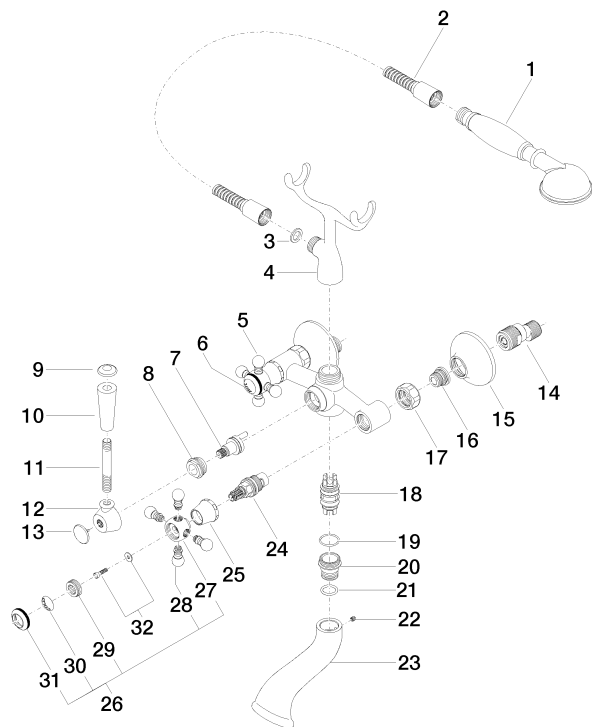

**MADISON Bath mixer for wall mounting with hand shower set - Brushed
Platinum**

MADISON

25 023 360 Product version from 4/1/2025

Parts for other
finishes can be found
here: [Chrome](#)

MADISON Bath mixer for wall mounting with hand shower set - Brushed Platinum

MADISON

25 023 360 Product version from 4/1/2025

Spare parts list

No.	Item Number	Name	Quantity used	Delivery time
14	04 11 04 030 00 90	S-connection with sound damper and seal 1 pair G1/2 x G3/4 -	2.00	14
18	90 21 10 010 00 90	Diverter -	1.00	14
23	09 11 06 033 20-06	Spout 125 x 89 x 67 mm - Brushed Platinum	1.00	-
Spare part can no longer be ordered, please order the replacement item				
24	90 90 03 131 00 90	Head part clockwise closing 1/2" -	2.00	14
29	09 20 83 006 90	Handle Ø 21 x 7,5 mm -	2.00	14
9	09 30 30 062-06	Cover Ø 24 x 8 mm - Brushed Platinum	1.00	20
10	11 170 370-06	MADISON Lever insert - Brushed Platinum	1.00	20
20	09 24 03 123 20 90	Nipple Ø 28 x 27 mm -	1.00	14
5	04 20 36 002 07-06	Handle Hot - Brushed Platinum	1.00	20
21	09 14 10 022 90	O-Ring EPDM 70 16,0 x 2,5 mm -	1.00	14
19	90 14 10 056 00 90	O-Ring EPDM 70 21,45 x 1,78 mm -	1.00	14
17	09 23 30 010-06	Mounting Sleeve nut 3/4" - Brushed Platinum	2.00	-
Spare part can no longer be ordered, please order the replacement item				
3	90 14 20 002 00 90	Washer 18,5 x 12,0 x 2,0 mm -	1.00	14
27	09 20 36 002-06	Handle Ø 29,5 x 30 mm - Brushed Platinum	2.00	20
11	09 28 22 013 90	Mounting Ø 10 x 75 mm -	1.00	14
2	28 104 970-06	Metal shower hose 1/2" x 1/2" x 1250 mm - Brushed Platinum	1.00	14
28	09 20 36 004-06	Handle 15 x 15 x 28 mm - Brushed Platinum	8.00	20
30	09 26 01 010 90	Cover Porcelain insert plate COLD -	1.00	14
16	04 29 05 014 00 90	Connection M18 x 1,5 -	2.00	14
31	09 20 36 005-06	Handle Ø 28 x 7 mm - Brushed Platinum	2.00	20
6	09 26 01 011 90	Cover Porcelain insert plate HOT -	1.00	14
26	04 20 36 002 06-06	Handle Madison Cold - Brushed Platinum	1.00	20
22	90 31 11 030 00 90	Mounting Threaded pin with hexagon socket with cup point M5 x 5 mm -	1.00	14
1	28 002 970-06	MADISON Metal hand shower with porcelain insert (white) - Brushed Platinum	1.00	20
7	90 15 01 001 00 90	Diverter -	1.00	14
4	04 17 20 010 00-06	Holder 160 x 180 x 55 mm - Brushed Platinum	1.00	-
Spare part can no longer be ordered, please order the replacement item				
32	04 30 30 029 00 90	Mounting theft-proof -	2.00	14
25	09 21 02 055-06	Cover 24 x 29 x 30 mm - Brushed Platinum	2.00	20
13	09 30 30 064-06	Cover Ø 25,5 x 15 mm - Brushed Platinum	1.00	20
8	09 23 10 007 90	Mounting Nut M24 x 1,5 mm -	1.00	14
12	09 18 20 011-06	Adapter 43 x 21 x 36 mm - Brushed Platinum	1.00	-
Spare part can no longer be ordered, please order the replacement item				
15	09 27 39 010-06	Rosette Ø 70 x 31 mm - Brushed Platinum	2.00	-
Spare part can no longer be ordered, please order the replacement item