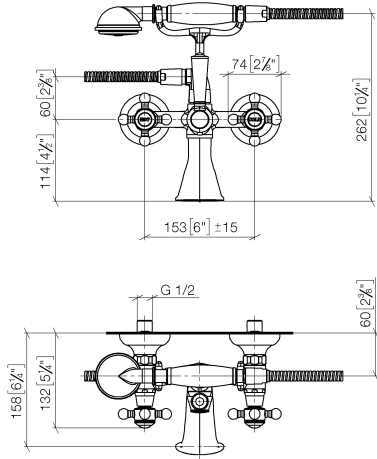

25 023 360 Product version from 4/1/2025
mm [inches]