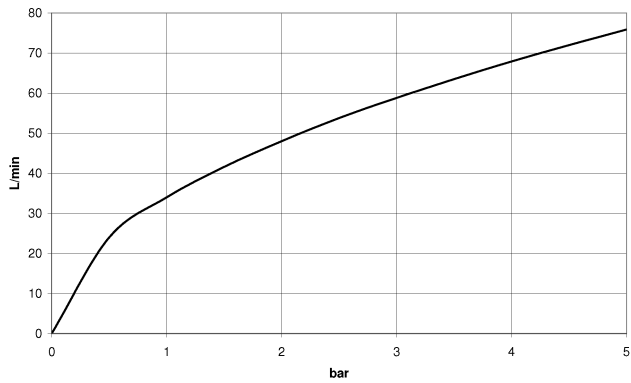

MADISON Bath mixer for wall mounting with hand shower set - Brushed Platinum

MADISON

25 023 360 Product version from 4/1/2025

- 160mm projection
- Hand shower: COMPACT RAIN, max. flow rate 9 l/min (at 3 bar)
- spout: rectangular normal flow
- wall bracket
- rotary diverter for bath/shower
- rosette Ø 70 mm
- 1/2" connection
- gauge 153 mm
- metal shower hose 1250mm with integrated anti-twist protection
- max. spout flow rate 26 l/min
- WRAS

25 023 360 Product version from 4/1/2025
mm [inches]

Flow rate chart

Codes & Standards

EN 1717

Scottish Water
Byelaws

UK Water Supply
Regulations

MADISON Bath mixer for wall mounting with hand shower set - Brushed Platinum