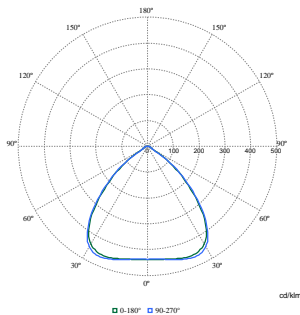

Fotometrische gegevens

Polar Normal (separate) - BY580PI - 910505104556