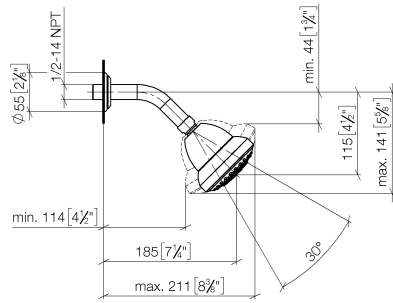

28 508 360 Product version from 4/1/2025

- spray head Ø 94mm
- Three settings: COMPACT RAIN, COMPACT SOFT FLOW, COMPACT AQUAPRESSURE FLOW, max. flow rate 9 l/min (at 3 bar)
- Function from: 7 l/min
- with anti-scale system

**Technical data:**

- 200-mm projection
- ball-joint pivotable through 30°
- rosette Ø 55 mm
- 1/2" connection

**Notes:**

	Brushed Platinum	28 508 360-06
	Chrome	28 508 360-00
	Platinum	28 508 360-08
	Durabrand (23kt Gold)	28 508 360-09
	Brushed Durabrand (23kt Gold)	28 508 360-28
	Brushed Gold (PVD)	28 508 360-37
	Brushed Dark Brass (PVD)	28 508 360-39
	Brushed Bronze (PVD)	28 508 360-42
	Brushed Dark Platinum	28 508 360-99

**Recommended miscellaneous**

- Concealed wall elbow -** 35 085 970 90
- min. recess depth 90 mm
  - max. recess depth 163 mm

28 508 360 Product version from 4/1/2025

mm [inches]

**Flow rate chart**

### Spare parts list

No.	Item Number	Name	Quantity used	Delivery time
4	04 12 11 120 00-06	Spray Overhead shower 93 x 113 x 100 mm - Brushed Platinum	1.00	-
Spare part can no longer be ordered, please order the replacement item				
1	09 27 35 003-06	Rosette Ø 55 x Ø 27 x 10 mm - Brushed Platinum	1.00	20
3	09 11 03 011-06	Connection 140 x 65 x 21 mm - Brushed Platinum	1.00	20
2	90 14 10 026 00 90	O-Ring 20,5 x 3,5 mm -	1.00	14