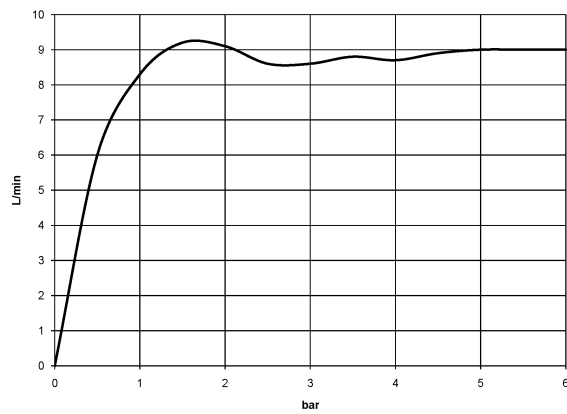

28 508 360 Product version from 4/1/2025

- spray head Ø 94mm
- Three settings: COMPACT RAIN, COMPACT SOFT FLOW, COMPACT AQUAPRESSURE FLOW, max. flow rate 9 l/min (at 3 bar)
- Function from: 7 l/min
- with anti-scale system

**Technical data:**

- 200-mm projection
- ball-joint pivotable through 30°
- rosette Ø 55 mm
- 1/2" connection

**Notes:**

	Brushed Platinum	28 508 360-06
	Chrome	28 508 360-00
	Platinum	28 508 360-08
	Durabrand (23kt Gold)	28 508 360-09
	Brushed Durabrand (23kt Gold)	28 508 360-28
	Brushed Gold (PVD)	28 508 360-37
	Brushed Dark Brass (PVD)	28 508 360-39
	Brushed Bronze (PVD)	28 508 360-42
	Brushed Dark Platinum	28 508 360-99

**Recommended miscellaneous**

- Concealed wall elbow -** 35 085 970 90
- min. recess depth 90 mm
  - max. recess depth 163 mm

28 508 360 Product version from 4/1/2025

mm [inches]

**Flow rate chart**