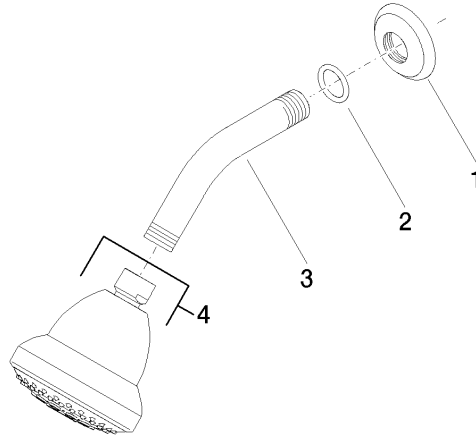

28 508 360 Product version from 4/1/2025

- spray head Ø 94mm
- Three settings: COMPACT RAIN, COMPACT SOFT FLOW, COMPACT AQUAPRESSURE FLOW, max. flow rate 9 l/min (at 3 bar)
- Function from: 7 l/min
- with anti-scale system

**Technical data:**

- 200-mm projection
- ball-joint pivotable through 30°
- rosette Ø 55 mm
- 1/2" connection

**Notes:**

	Brushed Platinum	28 508 360-06
	Chrome	28 508 360-00
	Platinum	28 508 360-08
	Durabrand (23kt Gold)	28 508 360-09
	Brushed Durabrand (23kt Gold)	28 508 360-28
	Brushed Gold (PVD)	28 508 360-37
	Brushed Dark Brass (PVD)	28 508 360-39
	Brushed Bronze (PVD)	28 508 360-42
	Brushed Dark Platinum	28 508 360-99

**Recommended miscellaneous**

- Concealed wall elbow -** 35 085 970 90
- min. recess depth 90 mm
  - max. recess depth 163 mm

28 508 360 Product version from 4/1/2025

mm [inches]

**Flow rate chart**

### Spare parts list

No.	Item Number	Name	Quantity used	Delivery time
4	04 12 11 120 00-06	Spray Overhead shower 93 x 113 x 100 mm - Brushed Platinum	1.00	-
Spare part can no longer be ordered, please order the replacement item				
1	09 27 35 003-06	Rosette Ø 55 x Ø 27 x 10 mm - Brushed Platinum	1.00	20
3	09 11 03 011-06	Connection 140 x 65 x 21 mm - Brushed Platinum	1.00	20
2	90 14 10 026 00 90	O-Ring 20,5 x 3,5 mm -	1.00	14