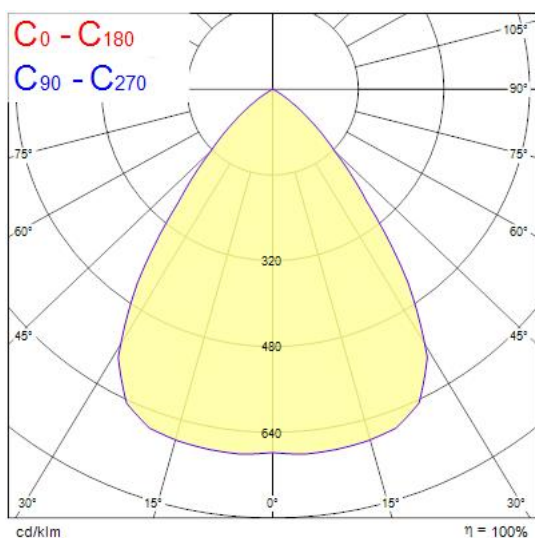

Concord

Solstice 200 2400lm 940 SSC
2070157

IP rating	IP40/20
IK rating	IK02
Product EAN number	5025768701575
Warranty	5 years

Photometry