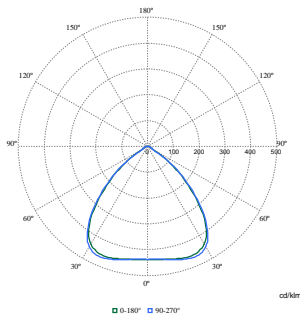

Fotometrische gegevens

Polar Normal (separate) - BY580PI - 910505104557