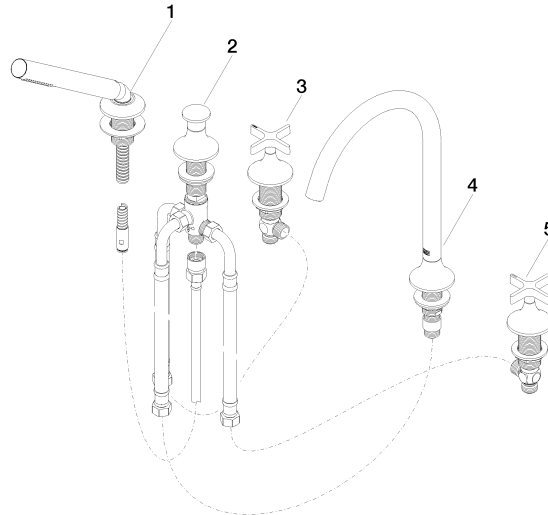

VAIA Five-hole bath mixer for deck mounting with diverter - Brushed Dark Platinum

VAIA

27 522 809 Product version from 3/13/2017

- spout: circular, air-enriched flow
- max. flow 21.5 l/min at 3 bar flow pressure
- Hand shower: COMPACT RAIN, max. flow rate 6.8 l/min (at 3 bar)
- complete hand shower set with anti-scale system
- 220mm projection
- automatic bath/shower diverter
- height of mixer 347 mm
- height up to aerator 244 mm
- hole diameter valve 32 mm
- hole diameter spout 32 mm
- hole diameter for complete hand shower set 32 mm
- rosette for complete hand shower set Ø 60mm
- rosette for spout Ø 60mm
- rosette for deck valve Ø 60mm
- metal shower hose 1750mm with integrated anti-twist protection
- WRAS

VAIA Five-hole bath mixer for deck mounting with diverter - Brushed Dark
Platinum

VAIA

27 522 809 Product version from 3/13/2017

Certificates and sustainability

IAPMO_4976

Belgaqua_22_278_2 LGA_29

WRAS_2310

EPD-DOR-20230287
-IBA1-EN
Environmental.prod
uct-declarat

27 522 809 Product version from 3/13/2017

Parts for other finishes can be found here: [Chrome](#)

Spare parts list

No.	Item Number	Name	Quantity used	Delivery time
3	20 000 808-99	VAIA Deck valve clockwise closing hot - Brushed Dark Platinum	1.00	-
Spare part can no longer be ordered, please order the replacement item				
1	27 702 809-99	VAIA Hand shower set for bath rim or tile edge installation - Brushed Dark Platinum	1.00	40
5	20 000 809-99	VAIA Deck valve clockwise closing cold - Brushed Dark Platinum	1.00	-
Spare part can no longer be ordered, please order the replacement item				
4	13 612 809-99	VAIA Bath spout without diverter for deck mounting - Brushed Dark Platinum	1.00	-
Spare part can no longer be ordered, please order the replacement item				
2	29 140 809-99	VAIA Two-way diverter for bath rim or tile edge installation - Brushed Dark Platinum	1.00	40