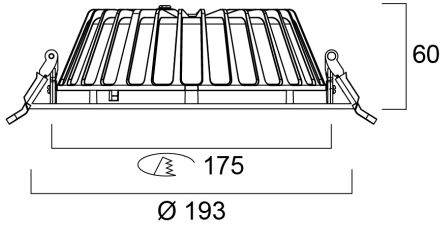

Distance [m] Cone diameter [m] Illuminance [lx]
— C0 - C180 (Half beam angle: 63.2°)

Technical drawings

Data table

GENERAL DATA

Product name	Insaver Slim UGR19 175 IP54 1600lm 840
Technology	LED
Cap/Base	N/A
Housing	Aluminium
Mount	Ceiling recessed mounting
General application	Hospitality, Office, Retail
Operating temperature range (°C)	-10°C...+40°C
Performance ambient temperature Tq (°C)	40
ETIM Class	EC001744
E-number FI	4276917
Warranty	5 years

LIFETIME DATA

Lifespan L70 B50	90000
Lifespan L80 B20	90000
Lifespan L90 B10	39000

PHYSICAL DATA

Housing colour	RAL9003
IP rating	IP44/20
IK rating	IK07
Diffuser finish	Other
Diffuser material	None
Reflector finish	Not Applicable
Nominal Product Height (mm)	60
Nominal Product Diameter (mm)	193
Built-in diameter (mm)	175
Weight (kg)	0.55
Recessed Depth (mm)	150

PACKAGING

Product EAN number	5410288303031
Packaging single length / height (cm)	20.5
Packaging single width (cm)	20.5
Packaging single depth (cm)	7.3
DUN14 (inner)	15410288303038
Units per outer package	16

Insaver Slim UGR19 175 IP54 1600lm 840 0030303

Packaging outer length / height (cm)	42.5
Packaging outer width (cm)	42.5
Packaging outer depth (cm)	31.0

SAFETY DATA

Glow Wire Test (°C)	850
Optimal operating condition (°C)	-10-40
Special purpose lamp	No
Dry applications use only	No
Suitable for household illumination	No