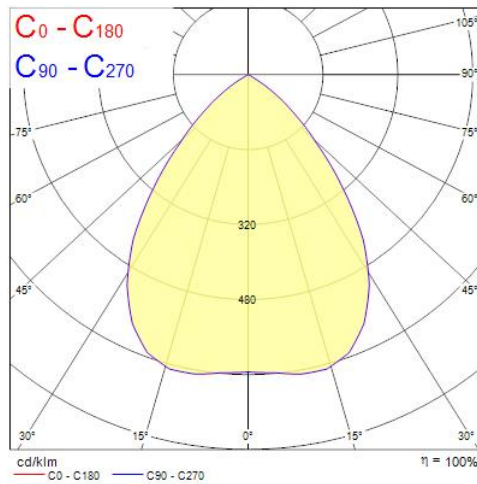

Insaver Slim UGR19 175 IP54 1600lm 840 0030303

Control gear type	LED driver constant current
Dimmable	No
LED Flickering Rate	Ultra low (5% or less)
Housing colour	RAL9003
IP rating	IP44/20
IK rating	IK07
Product EAN number	5410288303031
Warranty	5 years
Dimming method	N/A

Photometry

0.5	0.62	E(0°) E(C0)	31.6°	5678 1781
1.0	1.23	E(0°) E(C0)	31.6°	1420 440
1.5	1.85	E(0°) E(C0)	31.6°	631 196
2.0	2.46	E(0°) E(C0)	31.6°	355 110
2.5	3.08	E(0°) E(C0)	31.6°	227 70
3.0	3.69	E(0°) E(C0)	31.6°	153 49

Distance [m]   Cone diameter [m]   Illuminance [lx]
— C0 - C180 (Half beam angle: 63.2°)