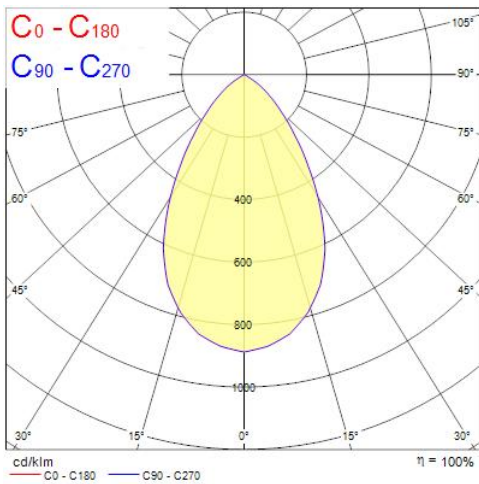

Insaver Slim UGR19 175 IP54 1600lm 840 0030303

Control gear type	LED driver constant current
Dimmable	No
LED Flickering Rate	Ultra low (5% or less)
Housing colour	RAL9003
IP rating	IP44/20
IK rating	IK07
Product EAN number	5410288303031
Warranty	5 years
Dimming method	N/A

Photometry

0.5	0.62	E(0°) E(C0)	31.6°	5678 1781
1.0	1.23	E(0°) E(C0)	31.6°	1420 440
1.5	1.85	E(0°) E(C0)	31.6°	631 196
2.0	2.46	E(0°) E(C0)	31.6°	355 110
2.5	3.08	E(0°) E(C0)	31.6°	227 70
3.0	3.69	E(0°) E(C0)	31.6°	153 49

Distance [m]   Cone diameter [m]   Illuminance [lx]
— C0 - C180 (Half beam angle: 63.2°)