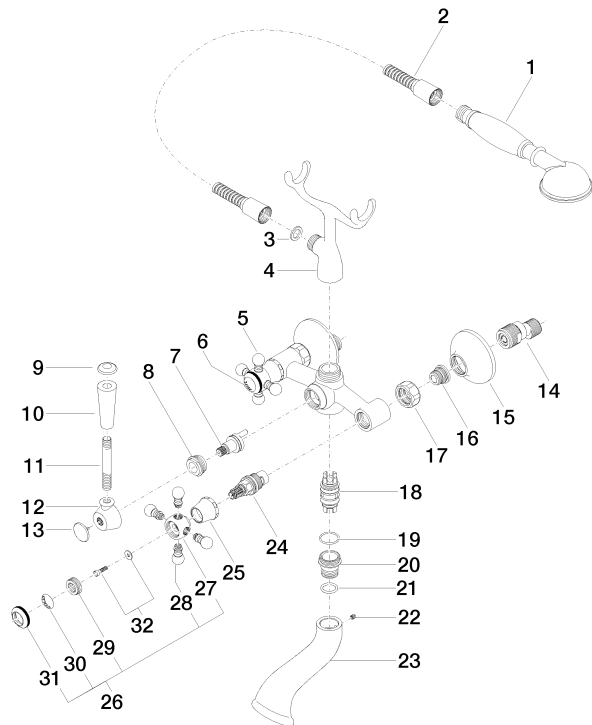

25 023 360 Product version from 4/1/2025

Parts for other finishes can be found here: [Chrome](#)

Spare parts list

No.	Item Number	Name	Quantity used	Delivery time
	29 09 20 83 006 90	Handle Ø 21 x 7,5 mm -	2.00	14
	11 09 28 22 013 90	Mounting Ø 10 x 75 mm -	1.00	14
	19 90 14 10 056 00 90	O-Ring EPDM 70 21,45 x 1,78 mm -	1.00	14
	13 09 30 30 064-08	Cover Ø 25,5 x 15 mm - Platinum	1.00	54
	16 04 29 05 014 00 90	Connection M18 x 1,5 -	2.00	14
	6 09 26 01 011 90	Cover Porcelain insert plate HOT -	1.00	14
	17 09 23 30 010-08	Mounting Sleeve nut 3/4" - Platinum	2.00	-
Spare part can no longer be ordered, please order the replacement item				
	32 04 30 30 029 00 90	Mounting theft-proof -	2.00	14
	21 09 14 10 022 90	O-Ring EPDM 70 16,0 x 2,5 mm -	1.00	14
	10 11 170 370-08	MADISON Lever insert - Platinum	1.00	54
	24 90 90 03 131 00 90	Head part clockwise closing 1/2" -	2.00	14
	27 09 20 36 002-08	Handle Ø 29,5 x 30 mm - Platinum	2.00	54
	14 04 11 04 030 00 90	S-connection with sound damper and seal 1 pair G1/2 x G3/4 -	2.00	14
	30 09 26 01 010 90	Cover Porcelain insert plate COLD -	1.00	14
	4 04 17 20 010 00-08	Holder 160 x 180 x 55 mm - Platinum	1.00	-
Spare part can no longer be ordered, please order the replacement item				
	28 09 20 36 004-08	Handle 15 x 15 x 28 mm - Platinum	8.00	54
	18 90 21 10 010 00 90	Diverter -	1.00	14
	25 09 21 02 055-08	Cover 24 x 29 x 30 mm - Platinum	2.00	54
	31 09 20 36 005-08	Handle Ø 28 x 7 mm - Platinum	2.00	54
	3 90 14 20 002 00 90	Washer 18,5 x 12,0 x 2,0 mm -	1.00	14
	9 09 30 30 062-08	Cover Ø 24 x 8 mm - Platinum	1.00	54
	12 09 18 20 011-08	Adapter 43 x 21 x 36 mm - Platinum	1.00	-
Spare part can no longer be ordered, please order the replacement item				
	8 09 23 10 007 90	Mounting Nut M24 x 1,5 mm -	1.00	14
	5 04 20 36 002 07-08	Handle Hot - Platinum	1.00	54
	15 09 27 39 010-08	Rosette Ø 70 x 31 mm - Platinum	2.00	-
Spare part can no longer be ordered, please order the replacement item				
	2 28 104 970-08	Metal shower hose 1/2" x 1/2" x 1250 mm - Platinum	1.00	54
	22 90 31 11 030 00 90	Mounting Threaded pin with hexagon socket with cup point M5 x 5 mm -	1.00	14
	7 90 15 01 001 00 90	Diverter -	1.00	14
	20 09 24 03 123 20 90	Nipple Ø 28 x 27 mm -	1.00	14
	23 09 11 06 033 20-08	Spout 125 x 89 x 67 mm - Platinum	1.00	54
	1 28 002 970-08	MADISON Metal hand shower with porcelain insert (white) - Platinum	1.00	54
	26 04 20 36 002 06-08	Handle Madison Cold - Platinum	1.00	54