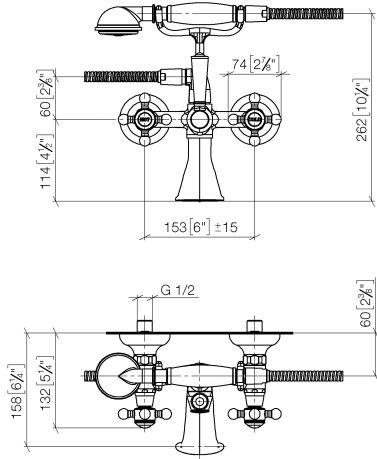

25 023 360 Product version from 4/1/2025

mm [inches]