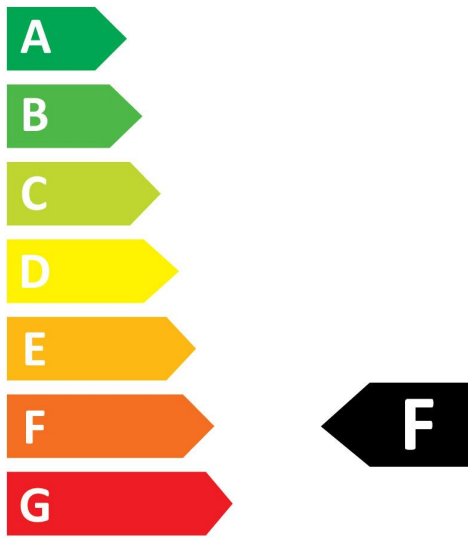

SYLVANIA

ToLEDo Candle V7 470LM 827 E14 SL
0029607

SAFETY DATA

Optimal operating condition (°C)	-20-40
Breakage cleaning instructions	Not applicable
Special purpose lamp	No
Dry applications use only	No
Suitable for household illumination	No
Safety message	Not Suitable for totally enclosed fixtures

Energy label

ENERG ⚡
SYLVANIA
0029607

5
kWh/1000h

2019/2015

ENERG ⚡
SYLVANIA
0029607