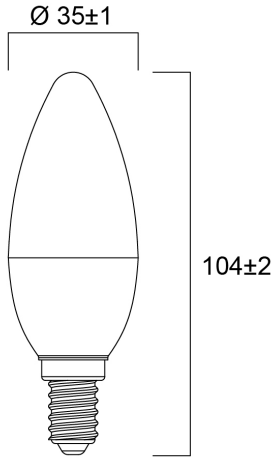

### Product Overview

Product name	ToLEDo Candle V7 470LM 827 E14 SL
Technology	LED
Watt (Rated) (W)	4.5
Cap/Base	E14
Fixture rating	Open
E-number FI	4740997
Colour temperature (K)	2700
CRI (Ra)	80
Colour Variation Initial (SDCM)	6
Photobiological Risk Group	RG0
Wattage (W)	4.5
Product EAN number	5410288296074
Warranty	3 years

## Technical drawings

### PHYSICAL DATA

Nominal Product Length (mm)	104
Nominal Product Diameter (mm)	35
Weight (kg)	0.018