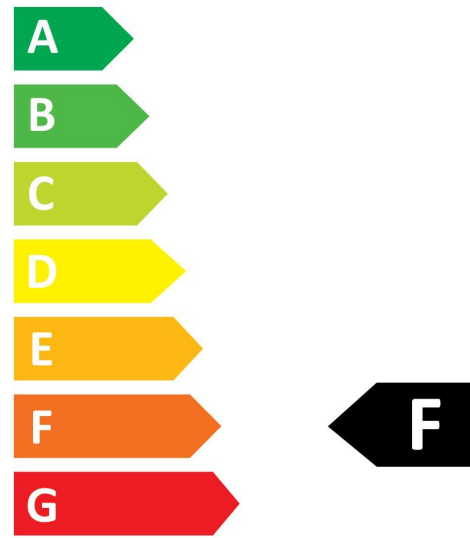

### Product Overview

Product name	ToLEDo Candle V7 470LM 827 E14 SL
Technology	LED
Watt (Rated) (W)	4.5
Cap/Base	E14
Fixture rating	Open
E-number FI	4740997
Colour temperature (K)	2700
CRI (Ra)	80
Colour Variation Initial (SDCM)	6
Photobiological Risk Group	RG0
Wattage (W)	4.5
Product EAN number	5410288296074
Warranty	3 years

## Energy label

 **ENERG** ⚡  
**SYLVANIA**  
0029607

**5**  
kWh/1000h

2019/2015

 **ENERG** ⚡  
**SYLVANIA**  
0029607

**5**  
kWh/1000h

2019/2015

Light your world