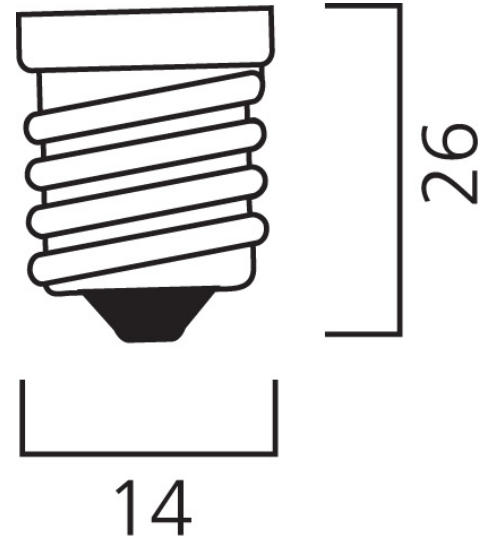

Technical drawings

Data table

GENERAL DATA

Product name	ToLEDo Candle V7 470LM 827 E14 SL
Technology	LED
Watt (Rated) (W)	4.5
Cap/Base	E14
Fixture rating	Open
Operating temperature range (°C)	-20°C...+40°C
Performance ambient temperature Tq (°C)	25
E-number FI	4740997
Warranty	3 years

OPTICAL DATA

Luminous flux (Rated) (lm)	470