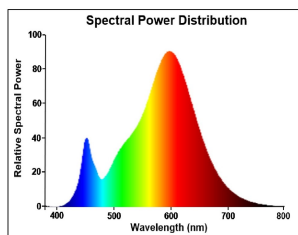

## PRODUCT OVERVIEW

Product name	ToLEDo Candle V7 470LM 827 E14 SL
Technology	LED
Watt (Rated) (W)	4.5
Type	LED exchangeable
Cap/Base	E14
Fixture rating	Open
General application	Hospitality, Residential & Consumer
ETIM Class	EC001959
E-number FI	4740997
Warranty	3 years
Luminous flux (lm)	470
Colour temperature (K)	2700
Light colour	Homelight
CRI (Ra)	80
Colour Variation Initial (SDCM)	SDCM6
Photobiological Risk Group	RG0

## TOLEDO CANDLE

*ToLEDo Candle V7 470LM 827 E14 SL*  
0029607

Wattage (W)	4.5
Dimmable	No
Average life (Nominal) (h)	15000
Product EAN number	5410288296074

## PHOTOMETRY