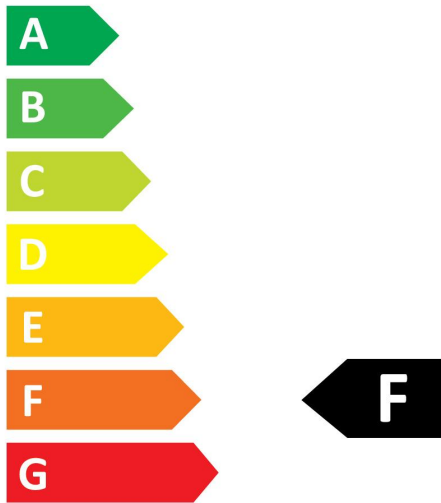

TOLEDO CANDLE

ToLEDo Candle V7 470LM 827 E14 SL
0029607

0029607

5
kWh/1000h

2019/2015