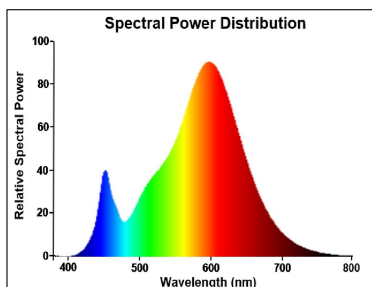

TOLEDO CANDLE

ToLEDo Candle V7 470LM 827 E14 SL
0029607

Lifetime data

Lifespan L70 B50	15000
Average life (Nominal) (h)	15000
Average life (Rated) (h)	15000

Physical data

Nominal Product Length (mm)	104
Nominal Product Diameter (mm)	35
Weight (kg)	0.018

Packaging

Single packaging type	Carton
Product EAN number	5410288296074
Packaging single length / height (cm)	4.5
Packaging single width (cm)	4.5
Packaging single depth (cm)	11.0
DUN14 (outer)	15410288296071
Units per outer package	6
Packaging outer length / height (cm)	14.3
Packaging outer width (cm)	9.7
Packaging outer depth (cm)	12.0

Safety data

Optimal operating condition (°C)	-20-40
Breakage cleaning instructions	Not applicable
Special purpose lamp	No
Dry applications use only	Yes
Suitable for household illumination	Yes
Safety message	Not Suitable for totally enclosed fixtures

PHOTOMETRY

TECHNICAL DRAWINGS