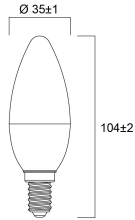

TOLEDO CANDLE

ToLEDo Candle V7 470LM 827 E14 SL
0029607