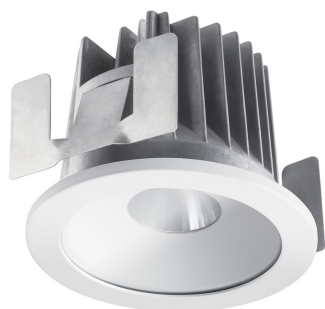

Concord

MYRIAD DECO IP65 FLOOD 3000K PHDM WHITE WBEZ 2058872

Features

- MYRD IP FL 3K PHDM WHT WBEZ

Product Overview

Product name	MYRIAD DECO IP65 FLOOD 3000K PHDM WHITE WBEZ
Technology	LED
Cap/Base	N/A
Housing	Aluminium
Mount	Ceiling recessed mounting
Environment	Interior
General application	Hospitality, Office, Residential & Consumer, Retail
ETIM Class	EC001744
E-number FI	4277683
Fixture luminous flux (lm)	988
Luminaire efficacy (lm/W)	99
LOR (%)	100
Correlated colour temperature (k)	3000
Light colour	Warm White
CRI (Ra)	90
Colour Variation Initial (SDCM)	3
Beam Angle (°)	46
Photobiological Risk Group	RG1
Total power consumption (W)	10
Electrical protection	Class II

Concord

MYRIAD DECO IP65 FLOOD 3000K PHDM WHITE WBEZ 2058872

Control gear type	Electronic ballast
Minimum dimming level (%)	10
Housing colour	White
IP rating	IP65/20
IK rating	IK02
Product EAN number	5025768588725
Warranty	5 years
Dimming method	Other
Useful luminous flux (#use)	988