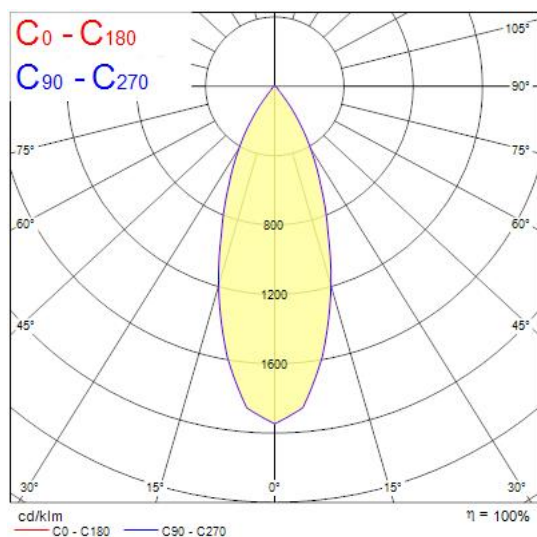

Concord

MYRIAD DECO IP65 FLOOD 3000K PHDM WHITE WBEZ 2058872

Features

- MYRD IP FL 3K PHDM WHT WBEZ

Product Overview

Product name	MYRIAD DECO IP65 FLOOD 3000K PHDM WHITE WBEZ
Technology	LED
Cap/Base	N/A
Housing	Aluminium
Mount	Ceiling recessed mounting
Environment	Interior
General application	Hospitality, Office, Residential & Consumer, Retail
ETIM Class	EC001744
E-number FI	4277683
Fixture luminous flux (lm)	988
Luminaire efficacy (lm/W)	99
LOR (%)	100
Correlated colour temperature (k)	3000
Light colour	Warm White
CRI (Ra)	90
Colour Variation Initial (SDCM)	3
Beam Angle (°)	46
Photobiological Risk Group	RG1
Total power consumption (W)	10
Electrical protection	Class II

Concord

MYRIAD DECO IP65 FLOOD 3000K PHDM WHITE WBEZ 2058872

Control gear type	Electronic ballast
Minimum dimming level (%)	10
Housing colour	White
IP rating	IP65/20
IK rating	IK02
Product EAN number	5025768588725
Warranty	5 years
Dimming method	Other
Useful luminous flux (#use)	988

Photometry

Technical drawings

Dimensions (mm)