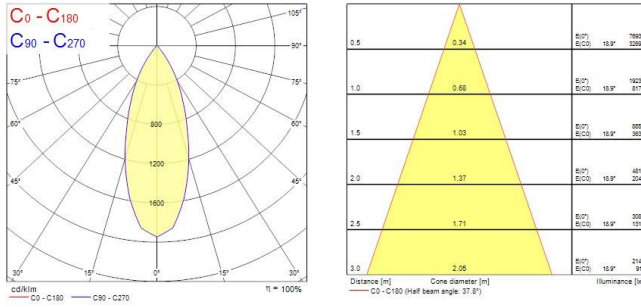

Myriad Deco IP65 White Bezel MYRIAD DECO IP65 FLOOD 3000K PHDM WHITE WBEZ 2058872

PHOTOMETRY

TECHNICAL DRAWINGS