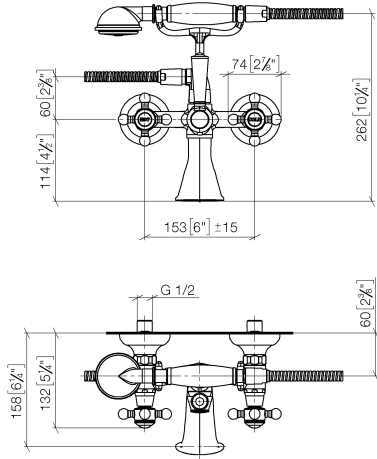

MADISON Bath mixer for wall mounting with hand shower set - Durabronz (23kt Gold)

MADISON

25 023 360 Product version from 4/1/2025

- 160mm projection
- Hand shower: COMPACT RAIN, max. flow rate 9 l/min (at 3 bar)
- spout: rectangular normal flow
- wall bracket
- rotary diverter for bath/shower
- rosette Ø 70 mm
- 1/2" connection
- gauge 153 mm
- metal shower hose 1250mm with integrated anti-twist protection
- max. spout flow rate 26 l/min
- WRAS

25 023 360 Product version from 4/1/2025
mm [inches]

Flow rate chart

Codes & Standards

EN 1717

Scottish Water
Byelaws

UK Water Supply
Regulations

MADISON Bath mixer for wall mounting with hand shower set - Durabronss (23kt Gold)