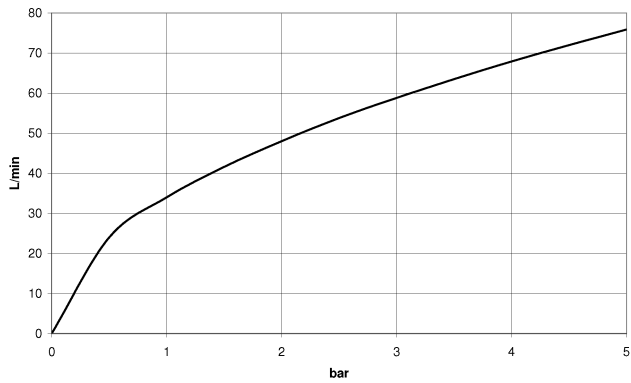

MADISON Bath mixer for wall mounting with hand shower set - Durabronz (23kt Gold)

MADISON

25 023 360 Product version from 4/1/2025

- 160mm projection
- Hand shower: COMPACT RAIN, max. flow rate 9 l/min (at 3 bar)
- spout: rectangular normal flow
- wall bracket
- rotary diverter for bath/shower
- rosette Ø 70 mm
- 1/2" connection
- gauge 153 mm
- metal shower hose 1250mm with integrated anti-twist protection
- max. spout flow rate 26 l/min
- WRAS

25 023 360 Product version from 4/1/2025
mm [inches]

Flow rate chart

Codes & Standards

EN 1717

Scottish Water
Byelaws

UK Water Supply
Regulations

MADISON Bath mixer for wall mounting with hand shower set - Durabronss (23kt Gold)