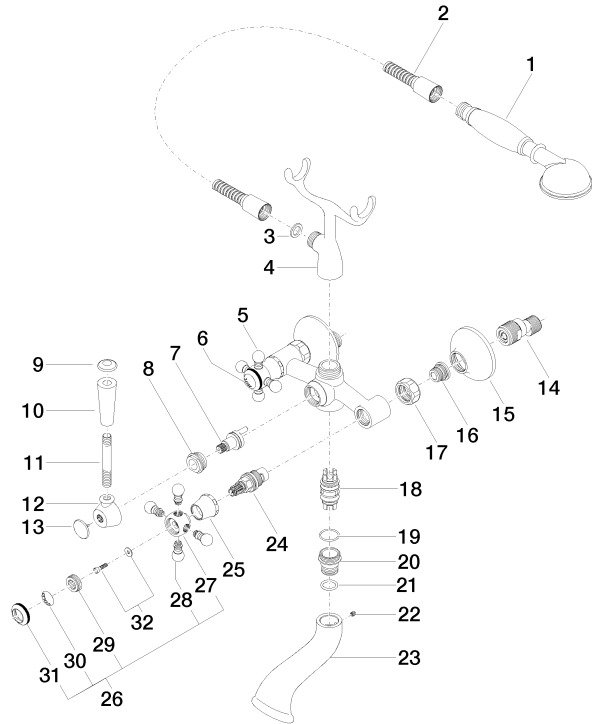

MADISON Bath mixer for wall mounting with hand shower set - Durabronze (23kt Gold)

MADISON

25 023 360 Product version from 4/1/2025

Parts for other finishes can be found here: [Chrome](#)

MADISON Bath mixer for wall mounting with hand shower set - Durabronss (23kt Gold)

MADISON

25 023 360 Product version from 4/1/2025

Spare parts list

No.	Item Number	Name	Quantity used	Delivery time
1	28 002 970-09	MADISON Metal hand shower with porcelain insert (white) - Durabronss (23kt Gold)	1.00	54
21	09 14 10 022 90	O-Ring EPDM 70 16,0 x 2,5 mm -	1.00	14
15	09 27 39 010-09	Rosette Ø 70 x 31 mm - Durabronss (23kt Gold)	2.00	54
13	09 30 30 064-09	Cover Ø 25,5 x 15 mm - Durabronss (23kt Gold)	1.00	54
17	09 23 30 010-09	Mounting Sleeve nut 3/4" - Durabronss (23kt Gold)	2.00	-
Spare part can no longer be ordered, please order the replacement item				
27	09 20 36 002-09	Handle Ø 29,5 x 30 mm - Durabronss (23kt Gold)	2.00	54
25	09 21 02 055-09	Cover 24 x 29 x 30 mm - Durabronss (23kt Gold)	2.00	54
32	04 30 30 029 00 90	Mounting theft-proof -	2.00	14
3	90 14 20 002 00 90	Washer 18,5 x 12,0 x 2,0 mm -	1.00	14
16	04 29 05 014 00 90	Connection M18 x 1,5 -	2.00	14
18	90 21 10 010 00 90	Diverter -	1.00	14
11	09 28 22 013 90	Mounting Ø 10 x 75 mm -	1.00	14
28	09 20 36 004-09	Handle 15 x 15 x 28 mm - Durabronss (23kt Gold)	8.00	54
7	90 15 01 001 00 90	Diverter -	1.00	14
9	09 30 30 062-09	Cover Ø 24 x 8 mm - Durabronss (23kt Gold)	1.00	54
23	09 11 06 033 20-09	Spout 125 x 89 x 67 mm - Durabronss (23kt Gold)	1.00	-
Spare part can no longer be ordered, please order the replacement item				
30	09 26 01 010 90	Cover Porcelain insert plate COLD -	1.00	14
10	11 170 370-09	MADISON Lever insert - Durabronss (23kt Gold)	1.00	54
12	09 18 20 011-09	Adapter 43 x 21 x 36 mm - Durabronss (23kt Gold)	1.00	54
6	09 26 01 011 90	Cover Porcelain insert plate HOT -	1.00	14
5	04 20 36 002 07-09	Handle Hot - Durabronss (23kt Gold)	1.00	54
14	04 11 04 030 00 90	S-connection with sound damper and seal 1 pair G1/2 x G3/4 -	2.00	14
8	09 23 10 007 90	Mounting Nut M24 x 1,5 mm -	1.00	14
22	90 31 11 030 00 90	Mounting Threaded pin with hexagon socket with cup point M5 x 5 mm -	1.00	14
24	90 90 03 131 00 90	Head part clockwise closing 1/2" -	2.00	14
29	09 20 83 006 90	Handle Ø 21 x 7,5 mm -	2.00	14
20	09 24 03 123 20 90	Nipple Ø 28 x 27 mm -	1.00	14
31	09 20 36 005-09	Handle Ø 28 x 7 mm - Durabronss (23kt Gold)	2.00	54
4	04 17 20 010 00-09	Holder 160 x 180 x 55 mm - Durabronss (23kt Gold)	1.00	-
Spare part can no longer be ordered, please order the replacement item				
2	28 104 970-09	Metal shower hose 1/2" x 1/2" x 1250 mm - Durabronss (23kt Gold)	1.00	54
19	90 14 10 056 00 90	O-Ring EPDM 70 21,45 x 1,78 mm -	1.00	14
26	04 20 36 002 06-09	Handle Madison Cold - Durabronss (23kt Gold)	1.00	54