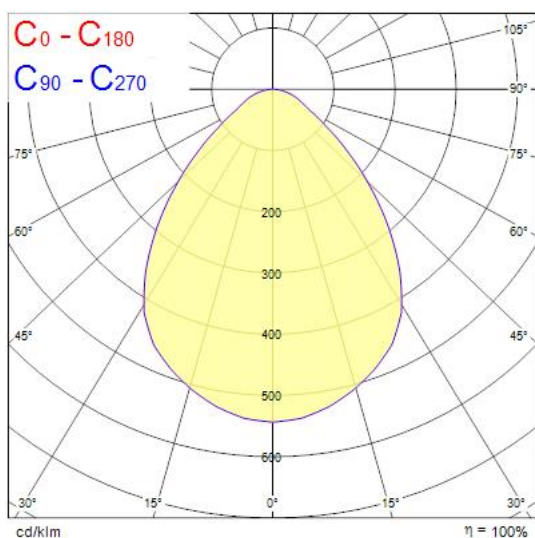

Concord

Solstice 200 2400lm 940 DALI WW
2070155

IP rating	IP40/20
IK rating	IK02
Product EAN number	5025768701551
Warranty	5 years

Photometry