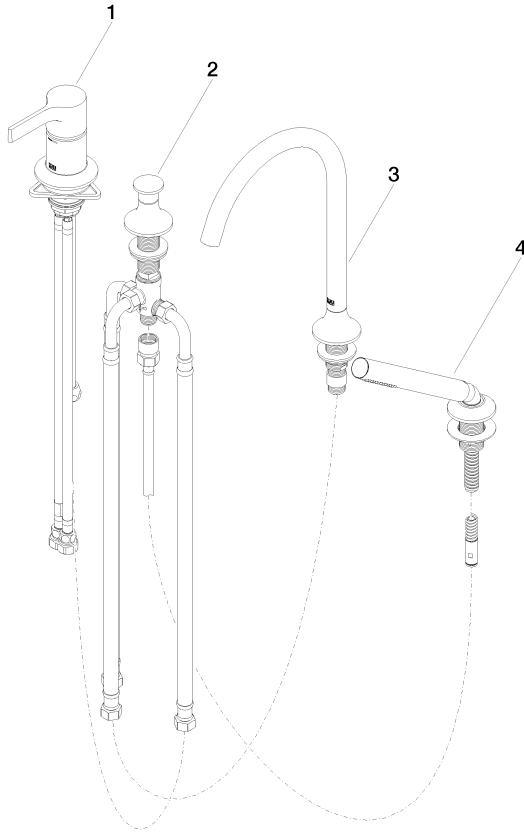

27 632 809 Product version from 4/1/2024

- spout: circular, air-enriched flow
- max. flow 18.2 l/min at 3 bar flow pressure
- Hand shower: COMPACT RAIN, max. flow rate 6.8 l/min (at 3 bar)
- complete hand shower set with anti-scale system
- automatic bath/shower diverter
- 220mm projection
- height of mixer 347 mm
- height up to aerator 244 mm
- hole diameter spout 32 mm
- hole diameter single-lever mixer 35 mm
- hole diameter for complete hand shower set 32 mm
- rosette for spout Ø 60mm
- rosette for single-lever mixer Ø 55mm
- rosette for complete hand shower set Ø 60mm
- metal shower hose 1750mm with integrated anti-twist protection

Recommended miscellaneous

**Decorative caps for Perfecto - Chrome**  
• 1 pair 12 801 970-00

## VAIA Bath shower set for bath rim or tile edge installation - Chrome

VAIA

27 632 809 Product version from 4/1/2024

### Certificates and sustainability

IAPMO_4976	LGA_29	Belgaqua_21-026-2	EPD-DOR-20230287	Belgaqua_25-341-2
			-IBA1-EN	
			Environmental.prod	
			uct-declarat	

**Spare parts list**

No.	Item Number	Name	Quantity used	Delivery time
3	13 612 809-00	VAIA Bath spout without diverter for deck mounting - Chrome	1.00	-
Spare part can no longer be ordered, please order the replacement item				
1	29 300 809-00	VAIA Single-lever bath mixer for bath rim or tile edge installation - Chrome	1.00	20
4	27 702 809-00	VAIA Hand shower set for bath rim or tile edge installation - Chrome	1.00	20
2	29 140 809-00	VAIA Two-way diverter for bath rim or tile edge installation - Chrome	1.00	20