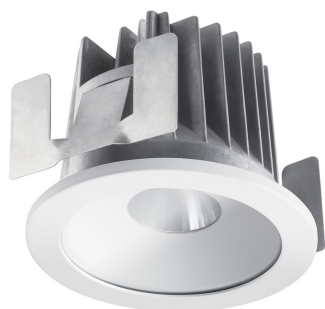

## MYRIAD DECO IP65 SPOT 3000K PHDM WHITE WBEZ 2058860

### Features

- MYRD IP ST 3K PHDM WHT WBEZ

### Product Overview

Product name	MYRIAD DECO IP65 SPOT 3000K PHDM WHITE WBEZ
Technology	LED
Cap/Base	N/A
Housing	Aluminium
Mount	Ceiling recessed mounting
Environment	Interior
General application	Hospitality, Office, Residential & Consumer, Retail
ETIM Class	EC001744
Fixture luminous flux (lm)	1106
Luminaire efficacy (lm/W)	111
LOR (%)	100
Correlated colour temperature (k)	3000
Light colour	Warm White
CRI (Ra)	90
Colour Variation Initial (SDCM)	3
Beam Angle (°)	28
Photobiological Risk Group	RG1
Total power consumption (W)	10
Electrical protection	Class II
Control gear type	Electronic ballast