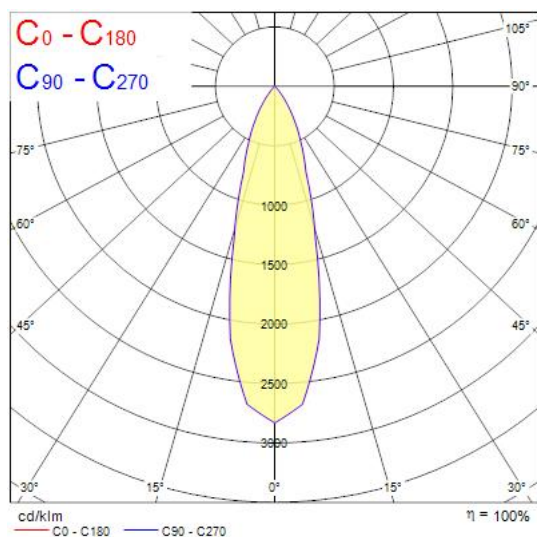

Concord

MYRIAD DECO IP65 SPOT 3000K PHDM WHITE WBEZ 2058860

Minimum dimming level (%)	10
Housing colour	White
IP rating	IP65/20
IK rating	IK02
Product EAN number	5025768588602
Warranty	5 years
Dimming method	Other
Useful luminous flux (#use)	1106

Photometry