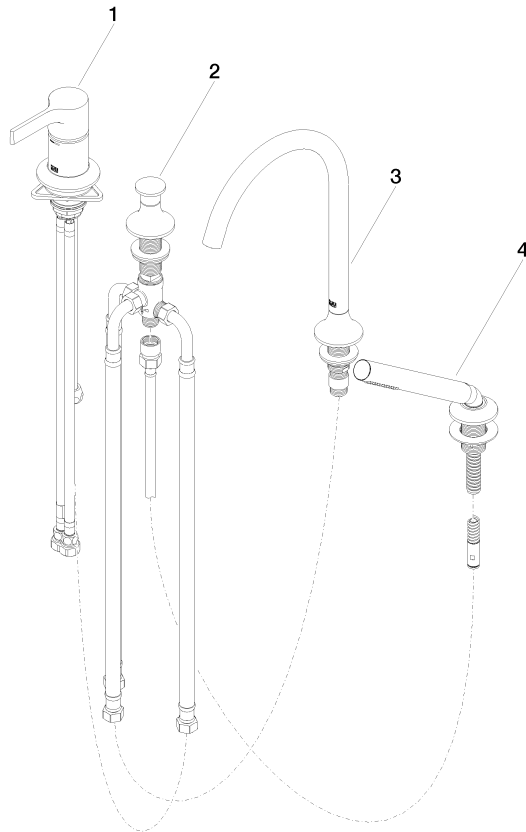

# VAIA Bath shower set for bath rim or tile edge installation - Brushed Dark Platinum

VAIA

27 632 809 Product version from 4/1/2024

- spout: circular, air-enriched flow
- max. flow 18.2 l/min at 3 bar flow pressure
- Hand shower: COMPACT RAIN, max. flow rate 6.8 l/min (at 3 bar)
- complete hand shower set with anti-scale system
- automatic bath/shower diverter
- 220mm projection
- height of mixer 347 mm
- height up to aerator 244 mm
- hole diameter spout 32 mm
- hole diameter single-lever mixer 35 mm
- hole diameter for complete hand shower set 32 mm
- rosette for spout Ø 60mm
- rosette for single-lever mixer Ø 55mm
- rosette for complete hand shower set Ø 60mm
- metal shower hose 1750mm with integrated anti-twist protection

# VAIA Bath shower set for bath rim or tile edge installation - Brushed Dark Platinum

VAIA

---

27 632 809 Product version from 4/1/2024

### Spare parts list

No.	Item Number	Name	Quantity used	Delivery time
1	29 300 809-99	VAIA Single-lever bath mixer for bath rim or tile edge installation - Brushed Dark Platinum	1.00	40
3	13 612 809-99	VAIA Bath spout without diverter for deck mounting - Brushed Dark Platinum	1.00	-
Spare part can no longer be ordered, please order the replacement item				
2	29 140 809-99	VAIA Two-way diverter for bath rim or tile edge installation - Brushed Dark Platinum	1.00	40
4	27 702 809-99	VAIA Hand shower set for bath rim or tile edge installation - Brushed Dark Platinum	1.00	40