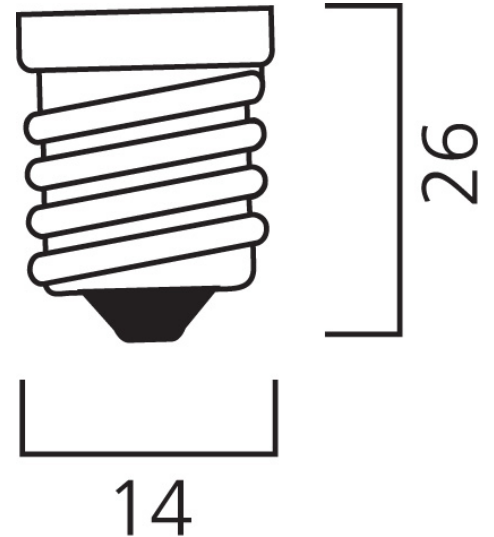

Product Overview

Product name	ToLEDo Candle V7 250LM 865 E14 SL
Technology	LED
Watt (Rated) (W)	2.5
Cap/Base	E14
Fixture rating	Open
E-number FI	4740996
Colour temperature (K)	6500
CRI (Ra)	80
Colour Variation Initial (SDCM)	6
Photobiological Risk Group	RG0
Wattage (W)	2.5
Product EAN number	5410288296050
Warranty	3 years

Technical drawings

Data table

GENERAL DATA

Product name	ToLEDo Candle V7 250LM 865 E14 SL
Technology	LED
Watt (Rated) (W)	2.5
Cap/Base	E14
Fixture rating	Open
Operating temperature range (°C)	-20°C...+40°C
Performance ambient temperature Tq (°C)	25
E-number FI	4740996
Warranty	3 years

OPTICAL DATA

Luminous flux (Rated) (lm)	250
----------------------------	-----

ToLEDo Candle V7 250LM 865 E14 SL 0029605

Colour temperature (K)	6500
CRI (Ra)	80
Colour Variation Initial (SDCM)	6
Photobiological Risk Group	RG0
Lumen maintenance at end of nominal life (%)	70

LIFETIME DATA

Lifespan L70 B50	15000
Average life (Rated) (h)	15000

PHYSICAL DATA

Nominal Product Length (mm)	104
Nominal Product Diameter (mm)	35
Weight (kg)	0.018

PACKAGING

Single packaging type	Carton
Product EAN number	5410288296050
Packaging single width (cm)	4.5
Packaging single depth (cm)	11.0
DUN14 (outer)	15410288296057
Packaging outer length / height (cm)	14.3