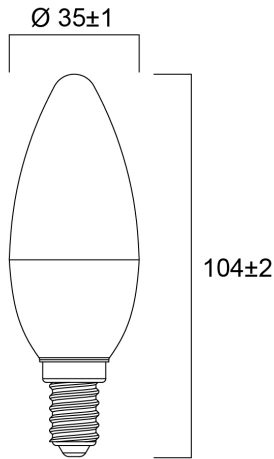

Product Overview

Product name	ToLEDo Candle V7 250LM 865 E14 SL
Technology	LED
Watt (Rated) (W)	2.5
Cap/Base	E14
Fixture rating	Open
E-number FI	4740996
Colour temperature (K)	6500
CRI (Ra)	80
Colour Variation Initial (SDCM)	6
Photobiological Risk Group	RG0
Wattage (W)	2.5
Product EAN number	5410288296050
Warranty	3 years

Technical drawings

Data table

GENERAL DATA

Product name	ToLEDo Candle V7 250LM 865 E14 SL
Technology	LED
Watt (Rated) (W)	2.5
Cap/Base	E14
Fixture rating	Open
Operating temperature range (°C)	-20°C...+40°C
Performance ambient temperature Tq (°C)	25
E-number FI	4740996
Warranty	3 years

OPTICAL DATA

Luminous flux (Rated) (lm)	250
----------------------------	-----

ToLEDo Candle V7 250LM 865 E14 SL 0029605

Colour temperature (K)	6500
CRI (Ra)	80
Colour Variation Initial (SDCM)	6
Photobiological Risk Group	RG0
Lumen maintenance at end of nominal life (%)	70

LIFETIME DATA

Lifespan L70 B50	15000
Average life (Rated) (h)	15000

PHYSICAL DATA

Nominal Product Length (mm)	104
Nominal Product Diameter (mm)	35
Weight (kg)	0.018

PACKAGING

Single packaging type	Carton
Product EAN number	5410288296050
Packaging single width (cm)	4.5
Packaging single depth (cm)	11.0
DUN14 (outer)	15410288296057
Packaging outer length / height (cm)	14.3