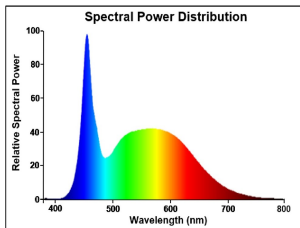

TOLEDO CANDLE

ToLEDo Candle V7 250LM 865 E14 SL
0029605

Product features

- Compact and elegant design
- Suitable replacement for halogen, incandescent and compact fluorescent candle lamps
- Instant light at the flick of a switch
- Uniform light distribution
- Good colour rendering (CRI 80)
- Perfect for hotels, restaurants, lobbies, corridors, stairwells, reception areas
- Lower maintenance costs
- 15,000 hours average rated life

PRODUCT OVERVIEW

Product name	ToLEDo Candle V7 250LM 865 E14 SL
Technology	LED
Watt (Rated) (W)	2.5
Type	LED exchangeable
Cap/Base	E14
Fixture rating	Open
General application	Hospitality, Residential & Consumer
ETIM Class	EC001959
E-number FI	4740996
Warranty	3 years
Luminous flux (lm)	250
Colour temperature (K)	6500
Light colour	Daylight
CRI (Ra)	80
Colour Variation Initial (SDCM)	SDCM6
Photobiological Risk Group	RG0

TOLEDO CANDLE

ToLEDo Candle V7 250LM 865 E14 SL
0029605

Wattage (W)	2.5
Dimmable	No
Average life (Nominal) (h)	15000
Product EAN number	5410288296050

PHOTOMETRY

TECHNICAL DRAWINGS