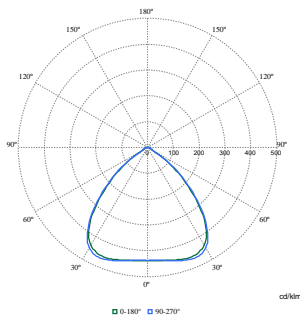

Fotometrische gegevens

Polar Normal (separate) - BY580PI - 910505102858