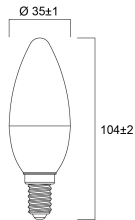

TOLEDO CANDLE

ToLEDo Candle V7 250LM 865 E14 SL
0029605