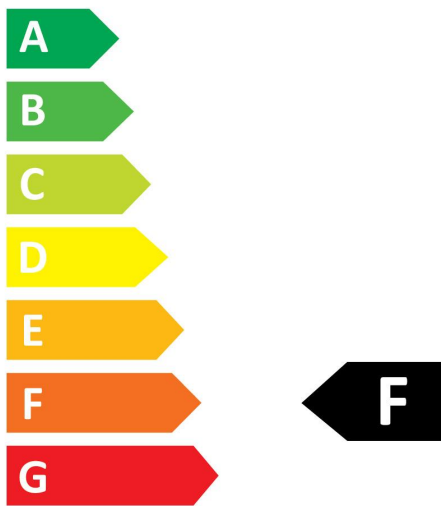

TOLEDO CANDLE

ToLEDo Candle V7 250LM 865 E14 SL
0029605

Lifetime data

Lifespan L70 B50	15000
Average life (Nominal) (h)	15000
Average life (Rated) (h)	15000

Physical data

Nominal Product Length (mm)	104
Nominal Product Diameter (mm)	35
Weight (kg)	0.018

Packaging

Single packaging type	Carton
Product EAN number	5410288296050
Packaging single length / height (cm)	4.5
Packaging single width (cm)	4.5
Packaging single depth (cm)	11.0
DUN14 (outer)	15410288296057
Units per outer package	6
Packaging outer length / height (cm)	14.3
Packaging outer width (cm)	9.7
Packaging outer depth (cm)	12.0

Safety data

Optimal operating condition (°C)	-20-40
Breakage cleaning instructions	Not applicable
Special purpose lamp	No
Dry applications use only	Yes
Suitable for household illumination	Yes
Safety message	Not Suitable for totally enclosed fixtures

PHOTOMETRY

TECHNICAL DRAWINGS

TOLEDO CANDLE

ToLEDo Candle V7 250LM 865 E14 SL
0029605

SYLVANIA

0029605

3
kWh/1000h

2019/2015