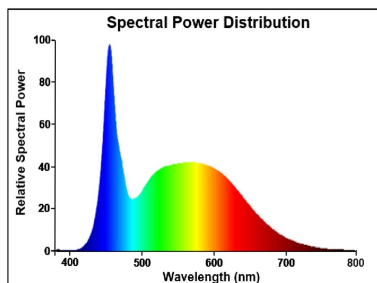

TOLEDO CANDLE

ToLEDo Candle V7 250LM 865 E14 SL
0029605

Lifetime data

Lifespan L70 B50	15000
Average life (Nominal) (h)	15000
Average life (Rated) (h)	15000

Physical data

Nominal Product Length (mm)	104
Nominal Product Diameter (mm)	35
Weight (kg)	0.018

Packaging

Single packaging type	Carton
Product EAN number	5410288296050
Packaging single length / height (cm)	4.5
Packaging single width (cm)	4.5
Packaging single depth (cm)	11.0
DUN14 (outer)	15410288296057
Units per outer package	6
Packaging outer length / height (cm)	14.3
Packaging outer width (cm)	9.7
Packaging outer depth (cm)	12.0

Safety data

Optimal operating condition (°C)	-20-40
Breakage cleaning instructions	Not applicable
Special purpose lamp	No
Dry applications use only	Yes
Suitable for household illumination	Yes
Safety message	Not Suitable for totally enclosed fixtures

PHOTOMETRY

TECHNICAL DRAWINGS