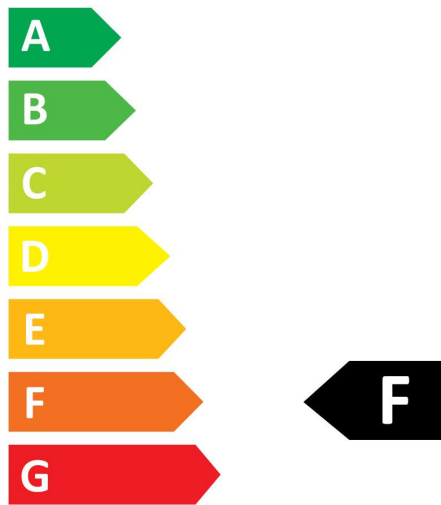

TOLEDO CANDLE

ToLEDo Candle V7 250LM 865 E14 SL
0029605

0029605

3
kWh/1000h

2019/2015