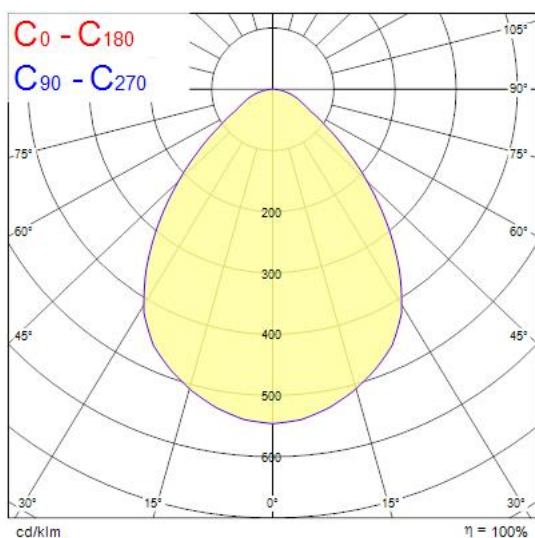

Concord

Solstice 200 2300lm 930 DALI WW
2070154

IP rating	IP40/20
IK rating	IK02
Product EAN number	5025768701544
Warranty	5 years

Photometry