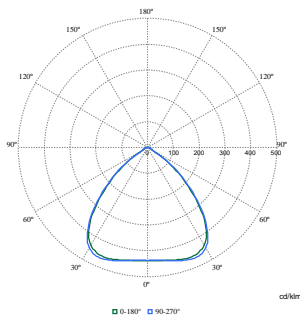

Fotometrische gegevens

Polar Normal (separate) - BY580PI - 910505102859