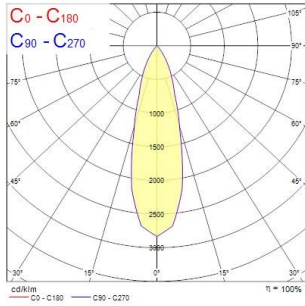

Myriad Deco IP65 White Bezel

MYRIAD DECO IP65 SPOT 3000K PHDM WHITE WBEZ
2058860

Product features

- MYRD IP ST 3K PHDM WHT WBEZ

**UK
CA**

PRODUCT OVERVIEW

Product name	MYRIAD DECO IP65 SPOT 3000K PHDM WHITE WBEZ
Technology	LED
Cap/Base	N/A
Housing	Aluminium
Mount	Ceiling recessed mounting
Environment	Interior
General application	Hospitality, Office, Residential & Consumer, Retail
ETIM Class	EC001744
Warranty	5 years
Useful luminous flux (Fuse)	1106
Fixture luminous flux (lm)	1106
Luminaire efficacy (lm/W)	111
LOR (%)	100
Correlated colour temperature (k)	3000
Light colour	Warm White
CRI (Ra)	90
Colour Variation Initial (SDCM)	SDCM3
Beam Angle (°)	28
Photobiological Risk Group	RG1
Total power consumption (W)	10
Electrical protection	Class II
Control gear type	Electronic ballast
Dimming method	Other
Minimum dimming level (%)	10
Housing colour	White
IP rating	IP65/20
IK rating	IK02
Product EAN number	5025768588602

PHOTOMETRY

Myriad Deco IP65 White Bezel MYRIAD DECO IP65 SPOT 3000K PHDM WHITE WBEZ 2058860

0.5	0.26	E(0°) E(C0)	14.4°	1252 870
1.0	0.51	E(0°) E(C0)	14.4°	619 420
1.5	0.77	E(0°) E(C0)	14.4°	416 283
2.0	1.03	E(0°) E(C0)	14.4°	313 212
2.5	1.28	E(0°) E(C0)	14.4°	251 170
3.0	1.54	E(0°) E(C0)	14.4°	205 142

Distance [m] Cone diameter [m]
 C0 - C180 (Half beam angle: 23.8°)

TECHNICAL DRAWINGS