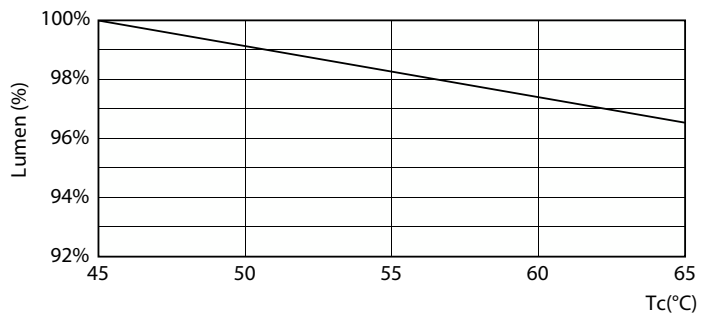

Spectral Power Distribution Colour - CorePro LEDtube HF 1500mm HO 26.7W 830T5

Light Distribution Diagram - CorePro LEDtube HF 1500mm HO 26.7W 830T5

Levensduur

Life Expectancy Diagram

Lumen Maintenance Diagram - CorePro LEDtube HF 1500mm HO 26.7W 830T5