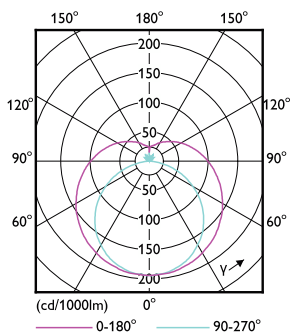

Light Distribution Diagram - CorePro LEDtube HF 1500mm HO 26.7W 830T5