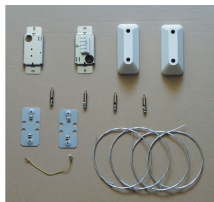

## DeltaWing G1 - Accessories

*Sylwing SM in line kit single*  
5044209

### Product features

- Sylwing SM in line kit single

## PRODUCT OVERVIEW

Product name	Sylwing SM in line kit single
Technology	Accessory
General application	Education, Hospitality, Office, Retail
ETIM Class	EC002557
Warranty	2 years
Product EAN number	0664608442091