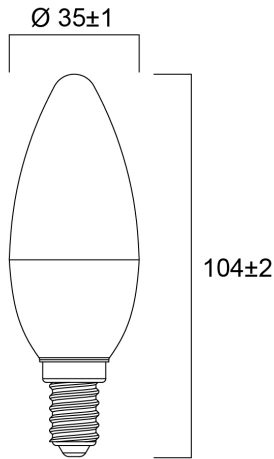

## Product Overview

Product name	ToLEDo Candle V7 250LM 840 E14 SL
Technology	LED
Watt (Rated) (W)	2.5
Cap/Base	E14
Fixture rating	Open
E-number FI	4740995
Colour temperature (K)	4000
CRI (Ra)	80
Colour Variation Initial (SDCM)	6
Photobiological Risk Group	RG0
Wattage (W)	2.5
Product EAN number	5410288296043
Warranty	3 years

## Technical drawings

### PHYSICAL DATA

Nominal Product Length (mm)	104
Nominal Product Diameter (mm)	35
Weight (kg)	0.018