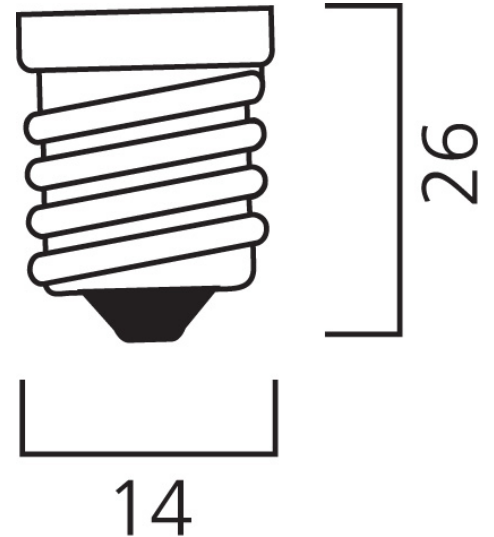

Technical drawings

Data table

GENERAL DATA

Product name	ToLEDo Candle V7 250LM 840 E14 SL
Technology	LED
Watt (Rated) (W)	2.5
Cap/Base	E14
Fixture rating	Open
Operating temperature range (°C)	-20°C...+40°C
Performance ambient temperature Tq (°C)	25
E-number FI	4740995
Warranty	3 years

OPTICAL DATA

Luminous flux (Rated) (lm)	250