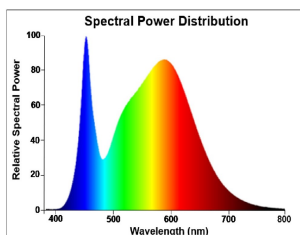

TOLEDO CANDLE

ToLEDo Candle V7 250LM 840 E14 SL

0029604

Product features

- Compact and elegant design
- Suitable replacement for halogen, incandescent and compact fluorescent candle lamps
- Instant light at the flick of a switch
- Uniform light distribution
- Good colour rendering (CRI 80)
- Perfect for hotels, restaurants, lobbies, corridors, stairwells, reception areas
- Lower maintenance costs
- 15,000 hours average rated life

PRODUCT OVERVIEW

Product name	ToLEDo Candle V7 250LM 840 E14 SL
Technology	LED
Watt (Rated) (W)	2.5
Type	LED exchangeable
Cap/Base	E14
Fixture rating	Open
General application	Education, Hospitality, Residential & Consumer
ETIM Class	EC001959
E-number FI	4740995
Warranty	3 years
Luminous flux (lm)	250
Colour temperature (K)	4000
Light colour	Cool White
CRI (Ra)	80
Colour Variation Initial (SDCM)	SDCM6
Photobiological Risk Group	RG0

TOLEDO CANDLE

ToLEDo Candle V7 250LM 840 E14 SL

0029604

Wattage (W)	2.5
Dimmable	No
Average life (Nominal) (h)	15000
Product EAN number	5410288296043

PHOTOMETRY

TECHNICAL DRAWINGS