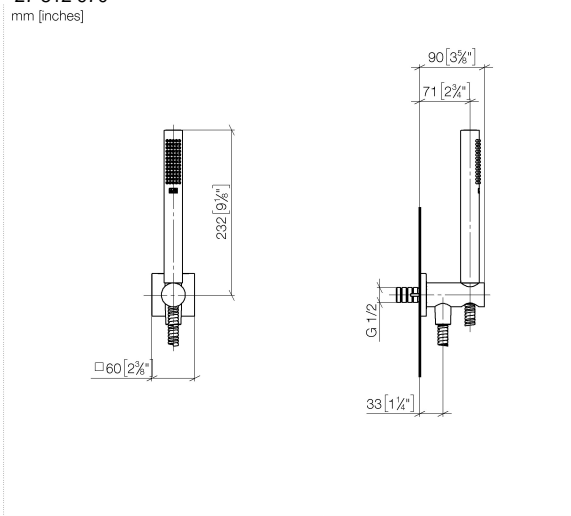

27 812 970

- COMPACT RAIN, max. flow rate 6.8 l/min (at 3 bar)
- Function from: 5 l/min
- inherently safe from back flow
- with anti-scale system
- metal shower hose 1250mm with integrated anti-twist protection

Technical data:

- 1/2" connection
- rosette 60 x 60 mm

Notes:

- This product can help a building meet the requirements of Green Building Rating Systems, e.g. LEED®, BREEAM®, DGNB

	Brushed Gold (PVD)	27 812 970-37 0010
	Chrome	27 812 970-00 0010
	Brushed Platinum	27 812 970-06 0010
	Platinum	27 812 970-08 0010
	Dark Chrome	27 812 970-19 0010
	Light Gold (PVD)	27 812 970-26 0010
	Brushed Light Gold (PVD)	27 812 970-27 0010
	Brushed Durabronze (23kt Gold)	27 812 970-28 0010
	Matte Black	27 812 970-33 0010
	Brushed Dark Brass (PVD)	27 812 970-39 0010
	Brushed Bronze (PVD)	27 812 970-42 0010
	Brushed Dark Bronze (PVD)	27 812 970-43 0010
	Brushed Champagne (22kt Gold)	27 812 970-46 0010
	Champagne (22kt Gold)	27 812 970-47 0010
	Brushed Chrome	27 812 970-93 0010
	Brushed Dark Platinum	27 812 970-99 0010

27 812 970
mm [inches]

27 812 970
Parts for other
finishes can be found
here: [Chrome](#)