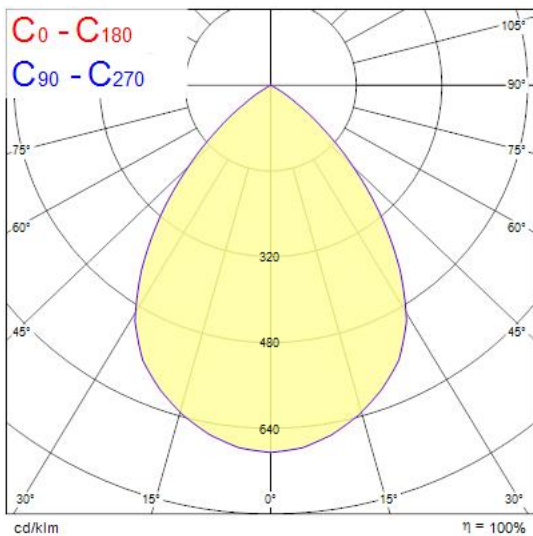

Concord

Solstice 200 1600lm 940 DALI BB
2070153

IP rating	IP40/20
IK rating	IK02
Product EAN number	5025768701537
Warranty	5 years

Photometry