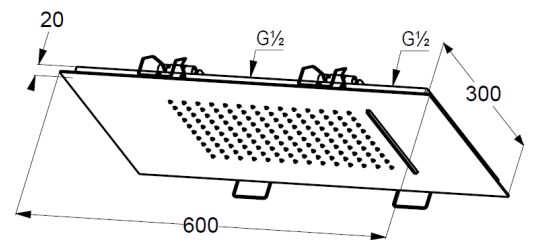

Technische Daten/ Technical Data

KLUDI-ASANA
head shower 2 S
600mm x 300mm
DN 15

Ref.: 6945053-00

Finishes:
53 matt white

Product description
Manufacturer KLUDI GmbH & Co. KG
Typ: KLUDI-ASANA
head shower 2 S
600mm x 300mm
Ref.: 6945053-00

head shower 2 S
2 spray pattern
summer rain/waterfall
the 2 spray zones have to be controlled externally
with cleaning system
flow rate at 3 bar 15 l/min. summer rain
flow rate at 3 bar 28 l/min. waterfall
connection G1/2
only for ceiling installation
600mm x 300mm
sieve seal

Produktabbildung/ Product picture

Maßzeichnung/ Dimensional drawing