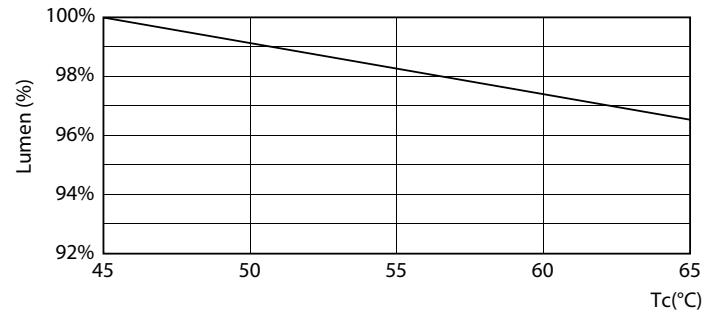

Light Distribution Diagram - CorePro LEDtube HF 1500mm HO 26.7W 840T5

General uniform lighting - CorePro LEDtube HF 1500mm HO 26.7W 840T5

Levensduur

Life Expectancy Diagram

Lumen Maintenance Diagram - CorePro LEDtube HF 1500mm HO 26.7W 840T5