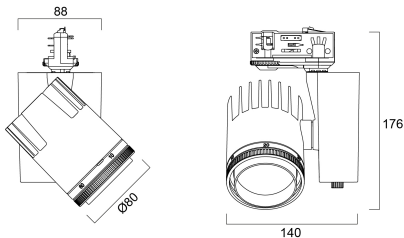

Concord

BEACON 93CRI 3K NARROW BEAM L3 ON-BOARD DIM BLACK 2059618

Technical drawings

Data table

GENERAL DATA

Product name	BEACON 93CRI 3K NARROW BEAM L3 ON-BOARD DIM BLACK
Technology	LED
Cap/Base	N/A
Housing	Aluminium
Mount	Track mounting
Environment	Internal
General application	Museums & Galleries, Retail
Performance ambient temperature Tq (°C)	25
ETIM Class	EC001744
Warranty	5 years

OPTICAL DATA

Fixture luminous flux (lm)	1512
Luminaire efficacy (lm/W)	72
LOR (%)	100
Correlated colour temperature (k)	3000
Light colour	Warm White
CRI (Ra)	93
Colour Consistency (SDCM)	3