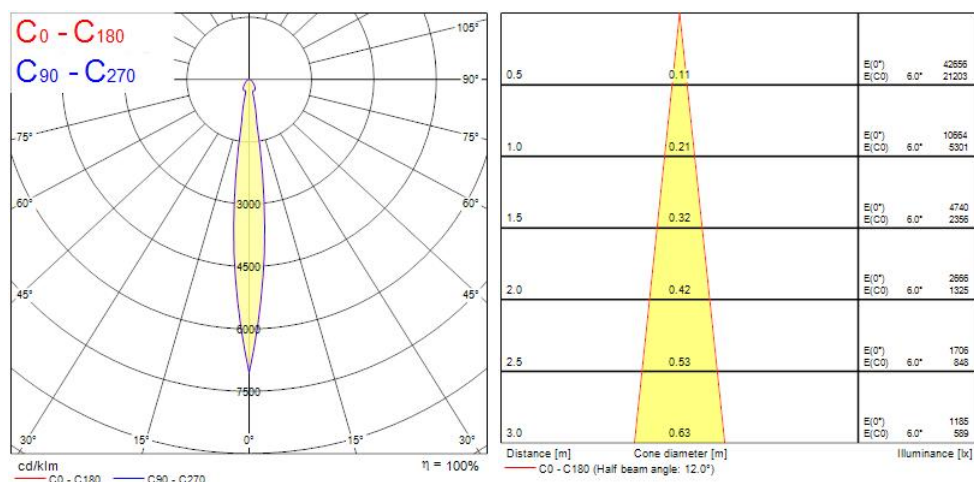

Concord

BEACON 93CRI 3K NARROW BEAM L3 ON-BOARD DIM BLACK 2059618

Colour Consistency (SDCM)	3
Beam Angle (°)	12
Photobiological Risk Group	RG1
Total power consumption (W)	21
Electrical protection	Class II
Control gear type	Electronic ballast
Dimmable	Yes
Minimum dimming level (%)	5
Housing colour	Black
IP rating	IP20
IK rating	IK02
Product EAN number	5025768596188
Warranty	5 years
Dimming method	1-10V (Analogue)

Photometry