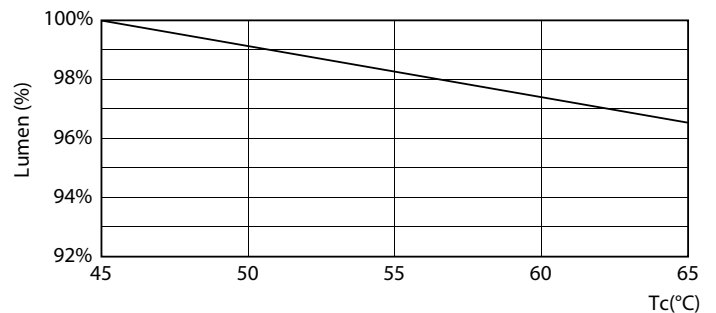

General uniform lighting - CorePro LEDtube HF 1200mm HO 26.7W 830T5

Spectral Power Distribution Colour - CorePro LEDtube HF 1200mm HO 26.7W 830T5

Levensduur

Life Expectancy Diagram

Lumen Maintenance Diagram - CorePro LEDtube HF 1200mm HO 26.7W 830T5