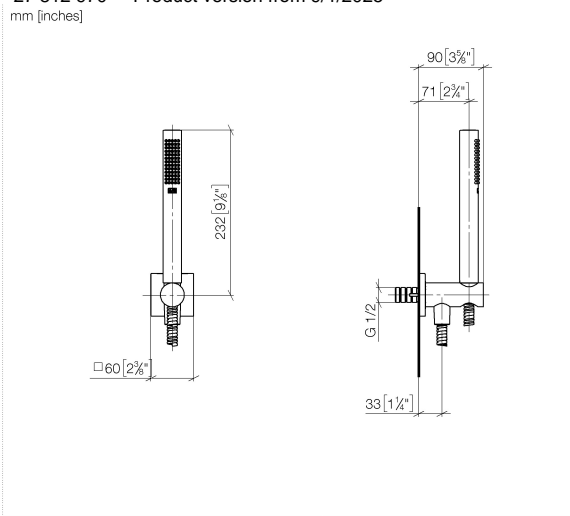

**Hand shower set with integrated shower holder FlowReduce - Brushed Dark Bronze (PVD)**

SERIES SPECIFIC

27 812 970 Product version from 9/1/2025

- COMPACT RAIN, max. flow rate 6.8 l/min (at 3 bar)
- Function from: 5 l/min
- inherently safe from back flow
- with anti-scale system
- metal shower hose 1250mm with integrated anti-twist protection

**Technical data:**

- 1/2" connection
- rosette 60 x 60 mm

**Notes:**

- This product can help a building meet the requirements of Green Building Rating Systems, e.g. LEED®, BREEAM®, DGNB

	Brushed Dark Bronze (PVD)	27 812 970-43 0010
	Chrome	27 812 970-00 0010
	Brushed Platinum	27 812 970-06 0010
	Platinum	27 812 970-08 0010
	Dark Chrome	27 812 970-19 0010
	Light Gold (PVD)	27 812 970-26 0010
	Brushed Light Gold (PVD)	27 812 970-27 0010
	Brushed Durabronze (23kt Gold)	27 812 970-28 0010
	Matte Black	27 812 970-33 0010
	Brushed Gold (PVD)	27 812 970-37 0010
	Brushed Dark Brass (PVD)	27 812 970-39 0010
	Brushed Bronze (PVD)	27 812 970-42 0010
	Brushed Champagne (22kt Gold)	27 812 970-46 0010
	Champagne (22kt Gold)	27 812 970-47 0010
	Brushed Chrome	27 812 970-93 0010
	Brushed Dark Platinum	27 812 970-99 0010

# Hand shower set with integrated shower holder FlowReduce - Brushed Dark Bronze (PVD)

SERIES SPECIFIC

27 812 970 Product version from 9/1/2025  
mm [inches]

27 812 970 Product version from 9/1/2025

Parts for other finishes can be found here: [Chrome](#)