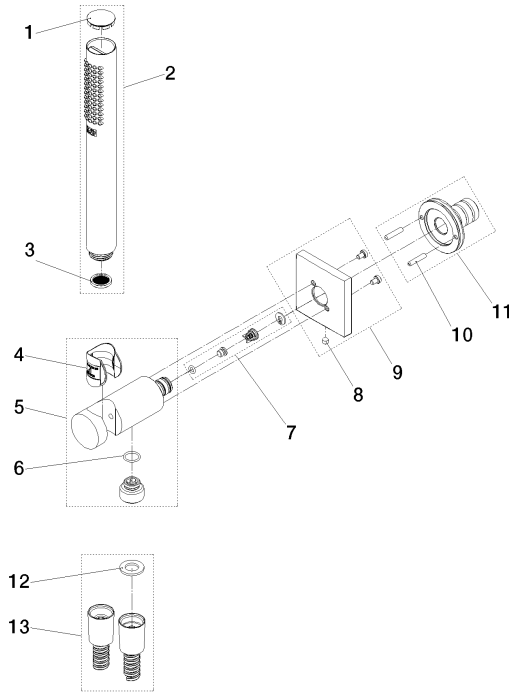

# Hand shower set with integrated shower holder FlowReduce - Brushed Dark Bronze (PVD)

SERIES SPECIFIC

27 812 970 Product version from 9/1/2025  
mm [inches]

27 812 970 Product version from 9/1/2025

Parts for other finishes can be found here: [Chrome](#)

### Spare parts list

No.	Item Number	Name	Quantity used	Delivery time
5	90 11 03 137 00-43	connection	1.00	-
Spare part can no longer be ordered, please order the replacement item				
4	09 18 40 216 90	Sleeve 29 x 32 x 29 mm -	1.00	14
7	90 23 01 131 00 90	Back-flow preventer -	1.00	14
12	90 14 20 026 00 90	Washer 14 x 8 x 2 mm Centellen WS 3820 -	1.00	14
13	90 30 02 008 00-43	hose	1.00	-
Spare part can no longer be ordered, please order the replacement item				
3	09 23 01 039 90	Sieve seal Ø 19 x 5,5 mm -	1.00	14
11	04 31 11 115 00 90	bag with threaded pin M4 x 20 mm -	1.00	14
8	90 31 11 112 00 90	Mounting Threaded pin M5 x 6 mm -	1.00	14
10	90 24 03 325 00 90	nipple	1.00	14
6	09 14 10 213 90	O-Ring EPDM 70 12,0 x 1,5 mm -	1.00	14
2	90 12 11 140 41-43	Bar-type hand shower 6,8 l/min - Brushed Dark Bronze (PVD)	1.00	-
Spare part can no longer be ordered, please order the replacement item				
1	09 21 02 170-43	Cap for rinsing spray Ø 26,6 x 5 mm - Brushed Dark Bronze (PVD)	1.00	82
9	90 27 97 055 00-43	rosette	1.00	-
Spare part can no longer be ordered, please order the replacement item				